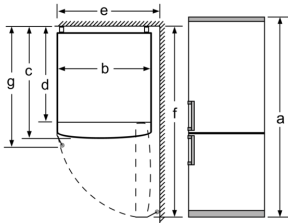

- 3 transparent freezer drawers

Dimensions

- Dimensions (H x W x D): 186.0 cm x 60.0 cm x 66.0 cm

Technical Information

- Door right hinged, reversible
- Height adjustable front feet
- Connected load: 100 W
- Nominal voltage: 220 - 240 V

Accessories

- egg tray
- ice cube tray

Country Specific Options

- Based on the results of the standard 24-hour test. Actual consumption depends on usage/position of the appliance.
- To achieve the declared energy consumption, the attached distanceholders have to be used. As a result, the appliance depth increases by about 3.5 cm. The appliance used without the distance holder is fully functional, but has a slightly higher energy consumption.

Environment and Safety

Installation

General Information

- Vario Zone - removable glass shelves for extra space
- Super Freezing: Manual/automatic activation
- 4 safety glass shelves of which 2 are height adjustable, 3 x EasyAccess Shelf, extendable

Specification	
a	Height
b	Width
c	Depth with door closed, without handle
d	Cabinet depth
e	Width with door opened to 90°
f	Depth with door opened
g	Depth with door closed, with handle

measurements in mm