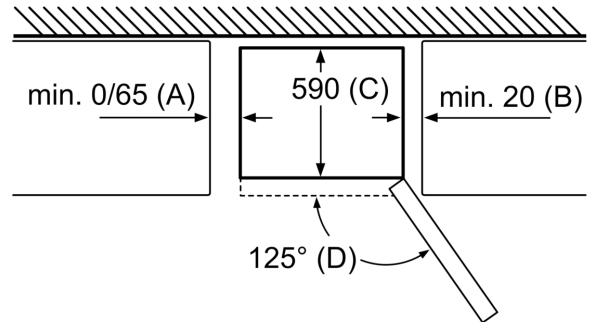

- Freezing possible in all freezer compartments

**Series 4, free-standing fridge-freezer
with freezer at bottom, 186 x 60 cm,
Stainless steel look
KGN36VLED**

Appliance name	a	b	c	d	e	f	g
KGN36 (Inner handle)	1860	600	660	590	600	1210	660
KGN36 (Outer handle)	1860	600	660	590	640	1210	700

Specification	
a	Height
b	Width
c	Depth with door closed, without handle
d	Cabinet depth
e	Width with door opened to 90°
f	Depth with door opened
g	Depth with door closed, with handle

measurements in mm

Appliance name	A	B	C	D
KGN33, 36, 39, 46, 49	0/65	20	590	125
KGF39, 49	0/65	20	590	125

Dimension A:
In models with vertical integrated handles,
in order to open easily, a minimum distance
of 65 mm is needed.