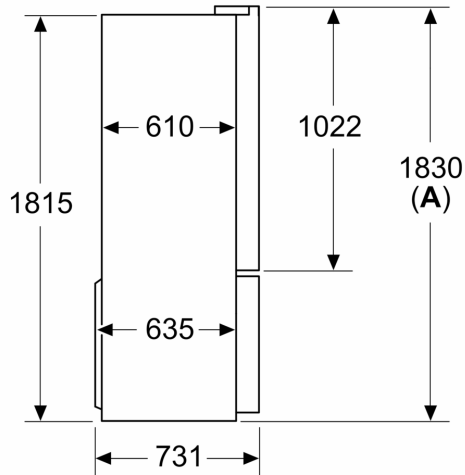

Dimensions

- Dimensions (H x W x D): 183.0 cm x 90.5 cm x 73.1 cm

Accessories

Special Accessories

Country Specific Options

- Based on the results of the standard 24-hour test. Actual consumption depends on usage/position of the appliance.

Environment and Safety

Installation

General Information

**Series 6, French Door Bottom
freezer, multi door, 183 x 90.5 cm,
Brushed steel anti-fingerprint
KFD96APEA**

Measurements in mm

A: Front is adjustable 1830–1847 mm, with front levelling feet fully extended

Measurements in mm

Measurements in mm

A	a	b
≤ 600	0	0
600 < A ≤ 650	45	45
650 < A ≤ 700	60	60
> 700	239	239

A: Kitchen cabinet or worktop depth
B: Wall
Drawers can be pulled and taken out with door open to 90°

Measurements in mm

A: Front is adjustable 1830–1847 mm, with front levelling feet fully extended
B: Add 25 mm for fixed spacers on back
C: Water connection position