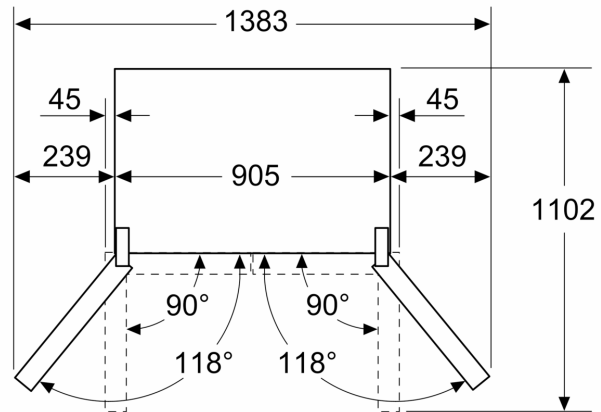

Dimensions

- Dimensions (H x W x D): 183.0 cm x 90.5 cm x 73.1 cm

Accessories

Special Accessories

Country Specific Options

- Based on the results of the standard 24-hour test. Actual consumption depends on usage/position of the appliance.

Environment and Safety

Installation

General Information

**Series 6, French Door Bottom
freezer, multi door, 183 x 90.5 cm,
Brushed steel anti-fingerprint
KFD96APEA**

Measurements in mm

A: Front is adjustable 1830–1847 mm, with front levelling feet fully extended

Measurements in mm

Measurements in mm

A	a	b
≤ 600	0	0
600 < A ≤ 650	45	45
650 < A ≤ 700	60	60
> 700	239	239

A: Kitchen cabinet or worktop depth
B: Wall
Drawers can be pulled and taken out with door open to 90°

Measurements in mm

A: Front is adjustable 1830–1847 mm, with front levelling feet fully extended
B: Add 25 mm for fixed spacers on back
C: Water connection position