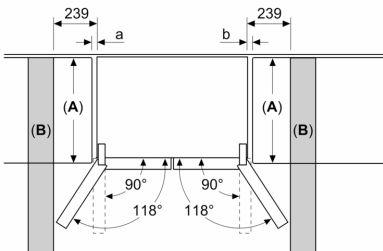

Dimensions

- Dimensions (H x W x D): 183.0 cm x 90.5 cm x 73.1 cm

Accessories

Special Accessories

Country Specific Options

- Based on the results of the standard 24-hour test. Actual consumption depends on usage/position of the appliance.

Environment and Safety

Installation

General Information

**Series 6, French Door Bottom
freezer, multi door, 183 x 90.5 cm,
Brushed steel anti-fingerprint
KFD96APEA**

Measurements in mm

A: Front is adjustable 1830–1847 mm, with front levelling feet fully extended

Measurements in mm

Measurements in mm

A	a	b
≤ 600	0	0
600 < A ≤ 650	45	45
650 < A ≤ 700	60	60
> 700	239	239

A: Kitchen cabinet or worktop depth
B: Wall
Drawers can be pulled and taken out with door open to 90°

Measurements in mm

A: Front is adjustable 1830–1847 mm, with front levelling feet fully extended
B: Add 25 mm for fixed spacers on back
C: Water connection position