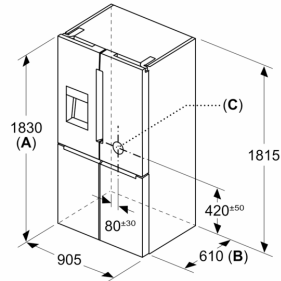

Dimensions

- Dimensions (H x W x D): 183.0 cm x 90.5 cm x 73.1 cm

Accessories

Special Accessories

Country Specific Options

- Based on the results of the standard 24-hour test. Actual consumption depends on usage/position of the appliance.

Environment and Safety

Installation

General Information

**Series 6, French Door Bottom
freezer, multi door, 183 x 90.5 cm,
Brushed steel anti-fingerprint
KFD96APEA**

Measurements in mm

A: Front is adjustable 1830–1847 mm, with front levelling feet fully extended

Measurements in mm

Measurements in mm

A	a	b
≤ 600	0	0
600 < A ≤ 650	45	45
650 < A ≤ 700	60	60
> 700	239	239

A: Kitchen cabinet or worktop depth
B: Wall
Drawers can be pulled and taken out with door open to 90°

Measurements in mm

A: Front is adjustable 1830–1847 mm, with front levelling feet fully extended
B: Add 25 mm for fixed spacers on back
C: Water connection position