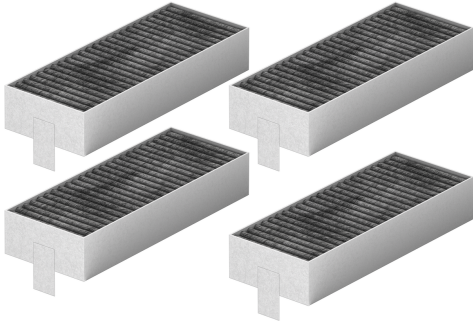

**HEADER2.FI_CAS
HEZ9VRCR0**

Dimensions of the packed product (HxWxD): 90 x 150 x 230 mm
Pallet dimensions: 100.0 x 80.0 x 120.0
Standard number of units per pallet: 200
Net weight: 0.4 kg
Gross weight: 0.5 kg