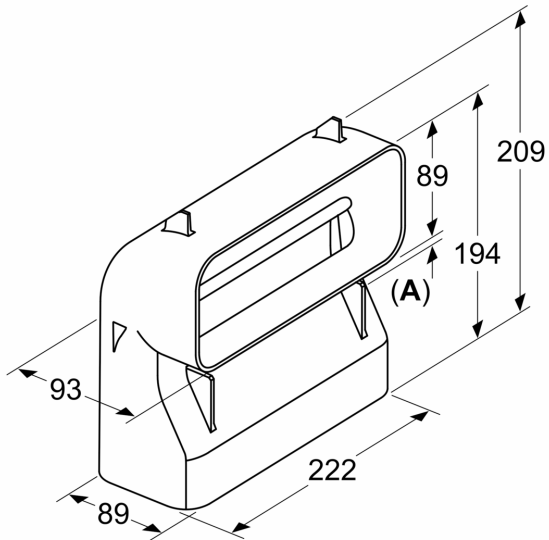

Flat duct, 90 °, vertical S
HEZ9VDSB4

Dimensions of the packed product (HxWxD): 115 x 230 x 220 mm
Pallet dimensions: 210.0 x 80.0 x 120.0
Standard number of units per pallet: 180
Net weight: 0.3 kg
Gross weight: 0.5 kg

Flat duct, 90 °, vertical S HEZ9VDSB4

measurements in mm

A: 13.5