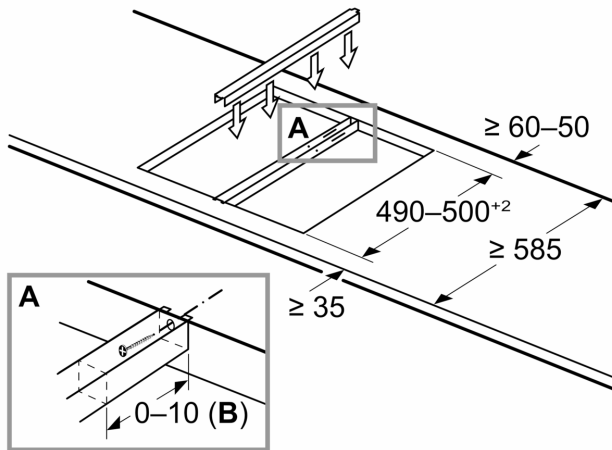

Connecting strip
HEZ394301

Dimensions of the packed product (HxWxD): 65 x 155 x 600 mm
Pallet dimensions: 107.5 x 80.0 x 120.0
Standard number of units per pallet: 150
Net weight: 0.5 kg
Gross weight: 0.7 kg

Connecting strip HEZ394301

Measurements in mm
Assembly kit (HEZ394301) for Domino

B: Dependent on the cut-out depth