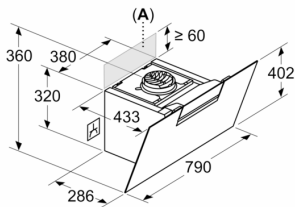

Typology:Wall-mounted
 Length electrical supply cord: 130.0 cm
 Height of the chimney: 420-663/457-750 mm
 Height of product, without chimney: 320 mm
 Net weight: 15.5 kg
 Type of control:Electronic
 Number of speed settings: 3-stages + intensive setting
 Max. air extraction: 431 m³/h
 Boost position output recirculating: 687 m³/h
 Max. air recirculation: 427 m³/h
 Boost position air extraction: 768 m³/h
 Number of lights: 2
 Noise level:56 dB(A) re 1 pW
 Diameter of air outlet: 150 mm
 Grease filter material:Washable aluminium
 Odour filter: No
 Operating Mode:Exhaust / Recirculation (Accessory available separately)
 Optional accessories:DWZ0BX6K1, DWZ0BX6L1, DWZ1KK1B6, DWZ1KK1I6, DWZ1KK1V6, HEZG9AS00S
 Grease filter type:Kassette
 Connection rating: 140 W
 Fuse protection:10 A
 Voltage: 220-240 V
 Frequency: 50; 60 Hz
 Plug type: Gardy plug w/ earthing
 Installation typology:Wall-mounted
 Material body:Glass, Lacquered
 Plug type: Gardy plug w/ earthing
 Dimensions of the product, with chimney (if exists) (in):x x
 Dimensions of the packed product: 19.29 x 34.64 x 25.19
 Net weight: 34.000 lbs
 Gross weight: 51.000 lbs
 Motor location: Integrated motor in hood body
 No-return airflow flap: Yes
 Length electrical supply cord: 130.0 cm
 Dimensions of the product, with chimney (if exists): 790-1083 x 790.0 x 433.0 mm
 Dimensions of the packed product (HxWxD): 490 x 880 x 640 mm
 Net weight: 15.5 kg
 Gross weight: 23.0 kg
 Delay Shut off modes: 10 min

**Series 4, wall-mounted cooker hood,
80 cm, clear glass black printed
DWK87FN60**

Measurements in mm
Appliance in exhaust air mode

Measurements in mm
Appliance in circulated air mode

Measurements in mm
Appliance in circulated air mode without duct

Socket can be fitted to the side or above the appliance

A: Socket only outside the marked area

Measurements in mm

- A: Exhaust-air outlet
- B: Socket
- C: Electric
- D: Gas - from upper edge of pan support
- E: Electric - for Australia and New Zealand