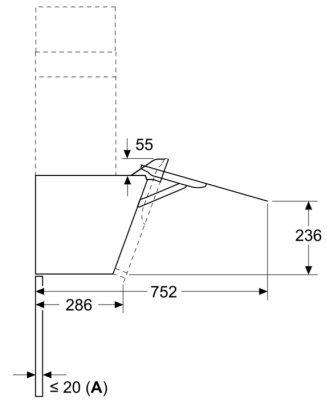

Typology:Wall-mounted
 Length electrical supply cord: 130.0 cm
 Height of the chimney: 420-663/457-750 mm
 Height of product, without chimney: 320 mm
 Net weight: 15.5 kg
 Type of control:Electronic
 Number of speed settings: 3-stages + intensive setting
 Max. air extraction: 431 m³/h
 Boost position output recirculating: 687 m³/h
 Max. air recirculation: 427 m³/h
 Boost position air extraction: 768 m³/h
 Number of lights: 2
 Noise level:56 dB(A) re 1 pW
 Diameter of air outlet: 150 mm
 Grease filter material:Washable aluminium
 Odour filter: No
 Operating Mode:Exhaust / Recirculation (Accessory available separately)
 Optional accessories:DWZ0BX6K1, DWZ0BX6L1, DWZ1KK1B6, DWZ1KK1I6, DWZ1KK1V6, HEZG9AS00S
 Grease filter type:Kassette
 Connection rating: 140 W
 Fuse protection:10 A
 Voltage: 220-240 V
 Frequency: 50; 60 Hz
 Plug type: Gardy plug w/ earthing
 Installation typology:Wall-mounted
 Material body:Glass, Lacquered
 Plug type: Gardy plug w/ earthing
 Dimensions of the product, with chimney (if exists) (in):x x
 Dimensions of the packed product: 19.29 x 34.64 x 25.19
 Net weight: 34.000 lbs
 Gross weight: 51.000 lbs
 Motor location: Integrated motor in hood body
 No-return airflow flap: Yes
 Length electrical supply cord: 130.0 cm
 Dimensions of the product, with chimney (if exists): 790-1083 x 790.0 x 433.0 mm
 Dimensions of the packed product (HxWxD): 490 x 880 x 640 mm
 Net weight: 15.5 kg
 Gross weight: 23.0 kg
 Delay Shut off modes: 10 min

Socket can be fitted to the side or above the appliance

A: Socket only outside the marked area

Measurements in mm

- A: Exhaust-air outlet
- B: Socket
- C: Electric
- D: Gas - from upper edge of pan support
- E: Electric - for Australia and New Zealand

Measurements in mm
Wall installation with chimney

- A: Electric
- B: Gas - from upper edge of pan support
- C: Electric - for Australia and New Zealand

Measurements in mm

- A: Max. back wall thickness