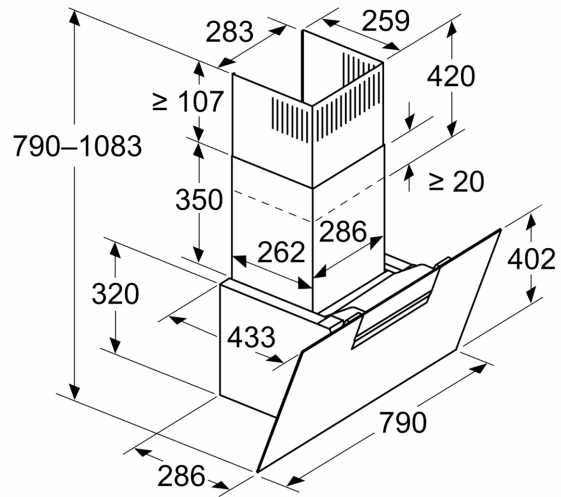

Typology:Wall-mounted
 Length electrical supply cord: 130.0 cm
 Height of the chimney: 420-663/457-750 mm
 Height of product, without chimney: 320 mm
 Net weight: 15.5 kg
 Type of control:Electronic
 Number of speed settings: 3-stages + intensive setting
 Max. air extraction: 431 m³/h
 Boost position output recirculating: 687 m³/h
 Max. air recirculation: 427 m³/h
 Boost position air extraction: 768 m³/h
 Number of lights: 2
 Noise level:56 dB(A) re 1 pW
 Diameter of air outlet: 150 mm
 Grease filter material:Washable aluminium
 Odour filter: No
 Operating Mode:Exhaust / Recirculation (Accessory available separately)
 Optional accessories:DWZ0BX6K1, DWZ0BX6L1, DWZ1KK1B6, DWZ1KK1I6, DWZ1KK1V6, HEZG9AS00S
 Grease filter type:Kassette
 Connection rating: 140 W
 Fuse protection:10 A
 Voltage: 220-240 V
 Frequency: 50; 60 Hz
 Plug type: Gardy plug w/ earthing
 Installation typology:Wall-mounted
 Material body:Glass, Lacquered
 Plug type: Gardy plug w/ earthing
 Dimensions of the product, with chimney (if exists) (in):x x
 Dimensions of the packed product: 19.29 x 34.64 x 25.19
 Net weight: 34.000 lbs
 Gross weight: 51.000 lbs
 Motor location: Integrated motor in hood body
 No-return airflow flap: Yes
 Length electrical supply cord: 130.0 cm
 Dimensions of the product, with chimney (if exists): 790-1083 x 790.0 x 433.0 mm
 Dimensions of the packed product (HxWxD): 490 x 880 x 640 mm
 Net weight: 15.5 kg
 Gross weight: 23.0 kg
 Delay Shut off modes: 10 min

**Series 4, wall-mounted cooker hood,
80 cm, clear glass black printed
DWK87FN60**

Measurements in mm
Appliance in exhaust air mode

Measurements in mm
Appliance in circulated air mode

Measurements in mm
Appliance in circulated air mode without duct

Socket can be fitted to the side or above the appliance

A: Socket only outside the marked area

Measurements in mm

- A: Exhaust-air outlet
- B: Socket
- C: Electric
- D: Gas - from upper edge of pan support
- E: Electric - for Australia and New Zealand