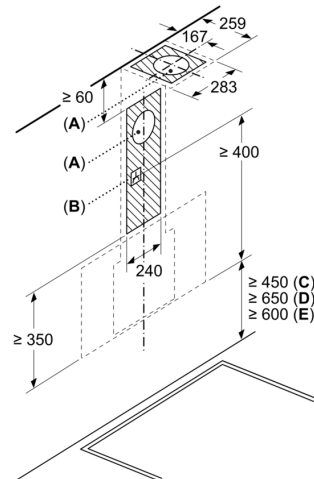

Typology:Wall-mounted
 Length electrical supply cord: 130.0 cm
 Height of the chimney: 420-663/457-750 mm
 Height of product, without chimney: 320 mm
 Net weight: 15.5 kg
 Type of control:Electronic
 Number of speed settings: 3-stages + intensive setting
 Max. air extraction: 431 m³/h
 Boost position output recirculating: 687 m³/h
 Max. air recirculation: 427 m³/h
 Boost position air extraction: 768 m³/h
 Number of lights: 2
 Noise level:56 dB(A) re 1 pW
 Diameter of air outlet: 150 mm
 Grease filter material:Washable aluminium
 Odour filter: No
 Operating Mode:Exhaust / Recirculation (Accessory available separately)
 Optional accessories:DWZ0BX6K1, DWZ0BX6L1, DWZ1KK1B6, DWZ1KK1I6, DWZ1KK1V6, HEZG9AS00S
 Grease filter type:Kassette
 Connection rating: 140 W
 Fuse protection:10 A
 Voltage: 220-240 V
 Frequency: 50; 60 Hz
 Plug type: Gardy plug w/ earthing
 Installation typology:Wall-mounted
 Material body:Glass, Lacquered
 Plug type: Gardy plug w/ earthing
 Dimensions of the product, with chimney (if exists) (in):x x
 Dimensions of the packed product: 19.29 x 34.64 x 25.19
 Net weight: 34.000 lbs
 Gross weight: 51.000 lbs
 Motor location: Integrated motor in hood body
 No-return airflow flap: Yes
 Length electrical supply cord: 130.0 cm
 Dimensions of the product, with chimney (if exists): 790-1083 x 790.0 x 433.0 mm
 Dimensions of the packed product (HxWxD): 490 x 880 x 640 mm
 Net weight: 15.5 kg
 Gross weight: 23.0 kg
 Delay Shut off modes: 10 min

**Series 4, wall-mounted cooker hood,
80 cm, clear glass black printed
DWK87FN60**

Measurements in mm
Appliance in exhaust air mode

Measurements in mm
Appliance in circulated air mode

Measurements in mm
Appliance in circulated air mode without duct

Socket can be fitted to the side or above the appliance

A: Socket only outside the marked area

Measurements in mm

- A: Exhaust-air outlet
- B: Socket
- C: Electric
- D: Gas - from upper edge of pan support
- E: Electric - for Australia and New Zealand