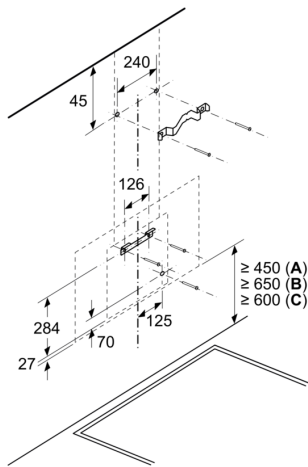

Typology:Wall-mounted
 Length electrical supply cord: 130.0 cm
 Height of the chimney: 420-663/457-750 mm
 Height of product, without chimney: 320 mm
 Net weight: 15.5 kg
 Type of control:Electronic
 Number of speed settings: 3-stages + intensive setting
 Max. air extraction: 431 m³/h
 Boost position output recirculating: 687 m³/h
 Max. air recirculation: 427 m³/h
 Boost position air extraction: 768 m³/h
 Number of lights: 2
 Noise level:56 dB(A) re 1 pW
 Diameter of air outlet: 150 mm
 Grease filter material:Washable aluminium
 Odour filter: No
 Operating Mode:Exhaust / Recirculation (Accessory available separately)
 Optional accessories:DWZ0BX6K1, DWZ0BX6L1, DWZ1KK1B6, DWZ1KK1I6, DWZ1KK1V6, HEZG9AS00S
 Grease filter type:Kassette
 Connection rating: 140 W
 Fuse protection:10 A
 Voltage: 220-240 V
 Frequency: 50; 60 Hz
 Plug type: Gardy plug w/ earthing
 Installation typology:Wall-mounted
 Material body:Glass, Lacquered
 Plug type: Gardy plug w/ earthing
 Dimensions of the product, with chimney (if exists) (in):x x
 Dimensions of the packed product: 19.29 x 34.64 x 25.19
 Net weight: 34.000 lbs
 Gross weight: 51.000 lbs
 Motor location: Integrated motor in hood body
 No-return airflow flap: Yes
 Length electrical supply cord: 130.0 cm
 Dimensions of the product, with chimney (if exists): 790-1083 x 790.0 x 433.0 mm
 Dimensions of the packed product (HxWxD): 490 x 880 x 640 mm
 Net weight: 15.5 kg
 Gross weight: 23.0 kg
 Delay Shut off modes: 10 min

Socket can be fitted to the side or above the appliance

A: Socket only outside the marked area

Measurements in mm

- A: Exhaust-air outlet
- B: Socket
- C: Electric
- D: Gas - from upper edge of pan support
- E: Electric - for Australia and New Zealand

Measurements in mm
Wall installation with chimney

- A: Electric
- B: Gas - from upper edge of pan support
- C: Electric - for Australia and New Zealand

Measurements in mm

- A: Max. back wall thickness