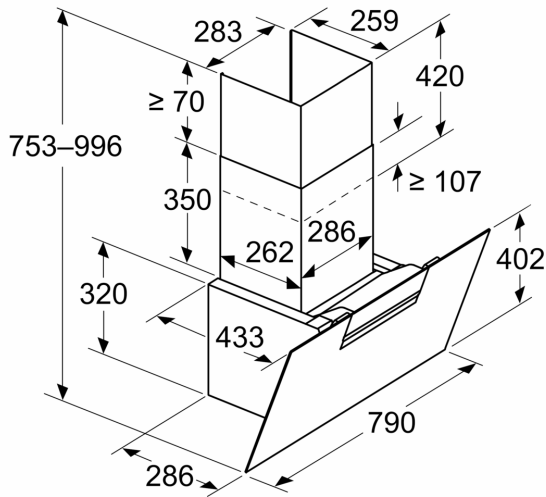

**Series 4, wall-mounted cooker hood,
80 cm, clear glass black printed
DWK87FN60**

Measurements in mm
Appliance in exhaust air mode