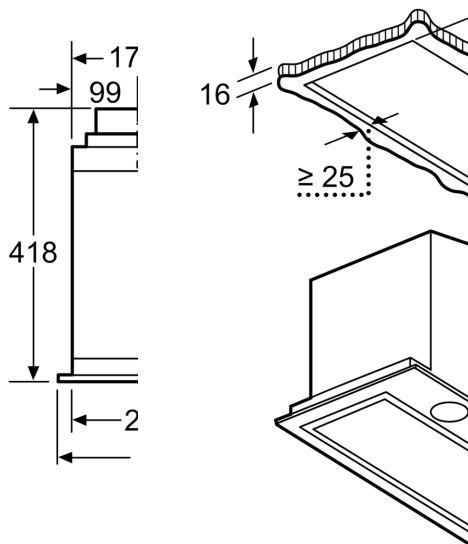

Variant:

Design:

Technical information

Environment and safety:

Comfort:

Measures:

- Canopy Brushed steel
- Suitable for ducted or re-circulated extraction
- For recirculated extraction standard recirculation kit or Clean Air Plus recirculation kit (accessory) needed
- For installation in a kitchen cabinet
- Electronic controls
- Push button controls with Electronic display
- 3 speeds plus intensive setting
- Automatic revert setting, 6 minutes
- RimVentilation
- Filter cover stainless steel
- Metal grease filter, dishwasher safe
- 2 x LED spot 1W
- Light Intensity: 244 lux
- Colour Temperature: 4000 K
- Twin channel high performance fan motor
- Extraction rate exhaust air according to EN 61591:
 - max. normal use 560 m³/h, intensive 615 m³/h
- Noise level according to EN 60704-2-13 exhaust air:
 - Max. normal use: 67 dB(A) re 1 pW
 - Intensive: 70 dB(A) re 1 pW
- Max. extraction rate: 615 m³/h
- Dimensions (HxWxD): 418 x 520 x 300 mm
- Built-in dimensions (HxWxD): 418 x 496 x 264 mm
- Power rating: 252 W
- 120 or 150 mm diameter pipe
- with one-way flap

* In accordance with the EU-Regulation No 65/2014

**Series 6, canopy cooker hood, 52 cm,
Stainless steel
DHL575C**

measurements in mm

Measurements in mm

- A: Electric
- B: Gas - from upper e
- C: Electric - for Austr