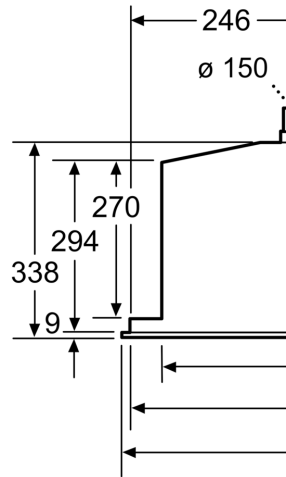

Series 6, canopy cooker hood, 52 cm, Stainless steel DHL575C

The canopy cooker hood: offers you flexibility in your kitchen planning - mount it either on the wall or above a kitchen island.

- Energy Efficiency Class: C (at a range of energy efficiency classes from A+++ to D)
- Average Energy Consumption: 90.2 kWh/year
- Blower Efficiency Class: C*
- Lighting Efficiency Class: A
- Grease Filtering Efficiency Class: D
- Noise min./max. Normal Level: 50/67 dB

Variant:

Design:

Technical information

Environment and safety:

Comfort:

Measures:

- Canopy Brushed steel
- Suitable for ducted or re-circulated extraction
- For recirculated extraction standard recirculation kit or Clean Air Plus recirculation kit (accessory) needed
- For installation in a kitchen cabinet
- Electronic controls
- Push button controls with Electronic display
- 3 speeds plus intensive setting
- Automatic revert setting, 6 minutes
- RimVentilation
- Filter cover stainless steel
- Metal grease filter, dishwasher safe
- 2 x LED spot 1W
- Light Intensity: 244 lux
- Colour Temperature: 4000 K
- Twin channel high performance fan motor
- Extraction rate exhaust air according to EN 61591:
 - max. normal use 560 m³/h, intensive 615 m³/h
- Noise level according to EN 60704-2-13 exhaust air:
 - Max. normal use: 67 dB(A) re 1 pW
 - Intensive: 70 dB(A) re 1 pW
- Max. extraction rate: 615 m³/h
- Dimensions (HxWxD): 418 x 520 x 300 mm
- Built-in dimensions (HxWxD): 418 x 496 x 264 mm
- Power rating: 252 W
- 120 or 150 mm diameter pipe
- with one-way flap

* In accordance with the EU-Regulation No 65/2014

**Series 6, canopy cooker hood, 52 cm,
Stainless steel
DHL575C**

measurements in mm

Measurements in mm

- A: Electric
- B: Gas - from upper e
- C: Electric - for Austr