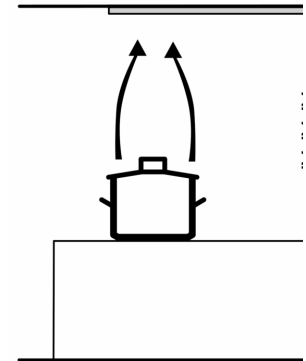

Series 6, canopy cooker hood, 52 cm, Stainless steel DHL575C

The canopy cooker hood: offers you flexibility in your kitchen planning - mount it either on the wall or above a kitchen island.

- Energy Efficiency Class: C (at a range of energy efficiency classes from A+++ to D)
- Average Energy Consumption: 90.2 kWh/year
- Blower Efficiency Class: C*
- Lighting Efficiency Class: A
- Grease Filtering Efficiency Class: D
- Noise min./max. Normal Level: 50/67 dB

Variant:

Design:

Technical information

Environment and safety:

Comfort:

Measures:

- Canopy Brushed steel
- Suitable for ducted or re-circulated extraction
- For recirculated extraction standard recirculation kit or Clean Air Plus recirculation kit (accessory) needed
- For installation in a kitchen cabinet
- Electronic controls
- Push button controls with Electronic display
- 3 speeds plus intensive setting
- Automatic revert setting, 6 minutes
- RimVentilation
- Filter cover stainless steel
- Metal grease filter, dishwasher safe
- 2 x LED spot 1W
- Light Intensity: 244 lux
- Colour Temperature: 4000 K
- Twin channel high performance fan motor
- Extraction rate exhaust air according to EN 61591:
 - max. normal use 560 m³/h, intensive 615 m³/h
- Noise level according to EN 60704-2-13 exhaust air:
 - Max. normal use: 67 dB(A) re 1 pW
 - Intensive: 70 dB(A) re 1 pW
- Max. extraction rate: 615 m³/h
- Dimensions (HxWxD): 418 x 520 x 300 mm
- Built-in dimensions (HxWxD): 418 x 496 x 264 mm
- Power rating: 252 W
- 120 or 150 mm diameter pipe
- with one-way flap

* In accordance with the EU-Regulation No 65/2014

**Series 6, canopy cooker hood, 52 cm,
Stainless steel
DHL575C**

measurements in mm

Measurements in mm

- A: Electric
- B: Gas - from upper e
- C: Electric - for Austr