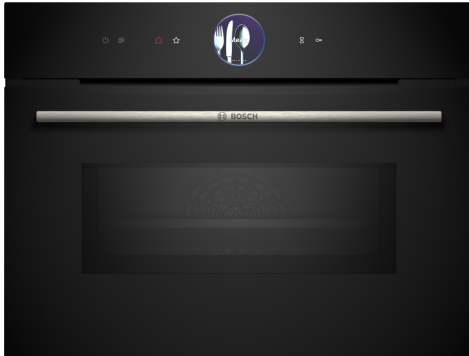

**Series 8, Built-in compact oven with
microwave function, 60 x 45 cm,
Black
CMG7761B1**

1 x combination grid, 1 x universal pan

HEZ531010 Baking tray, non-stick ceramic coated, HEZ532010
Universal pan, non-stick ceramic coated, HEZ617000 Pizza pan,
enamelled, HEZ629070 Air Fry & Grill tray, HEZ631070 Baking tray,
enamelled, HEZ632070 Multipurpose pan, enamelled, HEZ634000
Baking and roasting grid (standard), HEZ636000 Glass pan,
HEZ327000 Pizza stone, HEZ530000 Half tray, HEZ660050 Cover
Strip, HEZ660060 Strip, HEZ664000 Baking and roasting grid
(steam), HEZ915003 Glass roasting dish, 5,4 L, HEZG0AS00
Connecting cable 3m

Additional function: Microwave combination
Type of control: Electronic
Dimensions: 455 x 594 x 548 mm
Cavity dimensions: 237.0 x 480 x 392.0 mm
Length electrical supply cord: 150.0 cm
Net weight: 34.6 kg
Gross weight: 37.6 kg
Max. microwave power level: 900 W
Number of Power Levels: 5
Turntable: No
Cavity material: Enamelled steel
Door opening: Handle
Clock: Yes
Included accessories: 1 x combination grid, 1 x universal pan
Height of the appliance: 455 mm
Width of the appliance: 594 mm
Depth of the product: 548 mm
Max. microwave power level: 900 W
Connection rating: 3600 W
Fuse protection: 16 A
Voltage: 220-240 V
Frequency: 60; 50 Hz
Plug type: GARDY plug w/ earthing
Required cutout/niche size for installation (in): x
Dimensions of the packed product: 21.25 x 25.59 x 26.77
Net weight: 76.000 lbs
Gross weight: 83.000 lbs

**Series 8, Built-in compact oven with
microwave function, 60 x 45 cm,
Black
CMG7761B1**

Measurements in mm

- A: 19.5 mm
- B: Space for appliance connection
320 x 115 mm
- C: Ventilation space in the base \geq
200 cm²