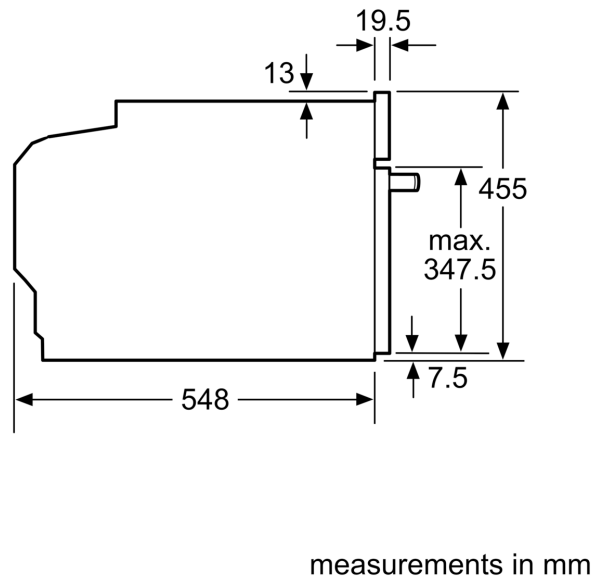

Additional function: Microwave combination
Type of control: Electronic
Dimensions: 455 x 594 x 548 mm
Cavity dimensions: 237.0 x 480 x 392.0 mm
Length electrical supply cord: 150.0 cm
Net weight: 34.6 kg
Gross weight: 37.6 kg
Max. microwave power level: 900 W
Number of Power Levels: 5
Turntable: No
Cavity material: Enamelled steel
Door opening: Handle
Clock: Yes
Included accessories: 1 x combination grid, 1 x universal pan
Height of the appliance: 455 mm
Width of the appliance: 594 mm
Depth of the product: 548 mm
Max. microwave power level: 900 W
Connection rating: 3600 W
Fuse protection: 16 A
Voltage: 220-240 V
Frequency: 60; 50 Hz
Plug type: GARDY plug w/ earthing
Required cutout/niche size for installation (in): x
Dimensions of the packed product: 21.25 x 25.59 x 26.77
Net weight: 76.000 lbs
Gross weight: 83.000 lbs

**Series 8, Built-in compact oven with
microwave function, 60 x 45 cm,
Black
CMG7761B1**

Measurements in mm

- A: 19.5 mm
- B: Space for appliance connection
320 x 115 mm
- C: Ventilation space in the base \geq
200 cm²

**Installing two appliances on top of each
other
Air exchange**

A: Air inlet \geq 200 cm²

Installation with a hob.

If the compact appliance will be installed underneath a hob, the following worktop thicknesses (including substructure if necessary) must be taken into account.

measurements in mm

Hob type	min. worktop thickness	
	fitted	flush
Induction hob	42 mm	43 mm
Full surface Induction hob	52 mm	53 mm
Gas hob	32 mm	43 mm
Electric hob	32 mm	35 mm