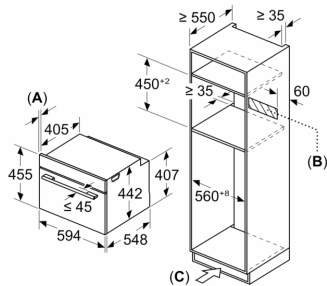

Additional function: Microwave combination
Type of control: Electronic
Dimensions: 455 x 594 x 548 mm
Cavity dimensions: 237.0 x 480 x 392.0 mm
Length electrical supply cord: 150.0 cm
Net weight: 34.6 kg
Gross weight: 37.6 kg
Max. microwave power level: 900 W
Number of Power Levels: 5
Turntable: No
Cavity material: Enamelled steel
Door opening: Handle
Clock: Yes
Included accessories: 1 x combination grid, 1 x universal pan
Height of the appliance: 455 mm
Width of the appliance: 594 mm
Depth of the product: 548 mm
Max. microwave power level: 900 W
Connection rating: 3600 W
Fuse protection: 16 A
Voltage: 220-240 V
Frequency: 60; 50 Hz
Plug type: GARDY plug w/ earthing
Required cutout/niche size for installation (in): x
Dimensions of the packed product: 21.25 x 25.59 x 26.77
Net weight: 76.000 lbs
Gross weight: 83.000 lbs

**Series 8, Built-in compact oven with
microwave function, 60 x 45 cm,
Black
CMG7761B1**

Measurements in mm

- A: 19.5 mm
- B: Space for appliance connection
320 x 115 mm
- C: Ventilation space in the base \geq
200 cm²

measurements in mm

Hob type	min. worktop thickness	
	fitted	flush
Induction hob	42 mm	43 mm
Full surface Induction hob	52 mm	53 mm
Gas hob	32 mm	43 mm
Electric hob	32 mm	35 mm