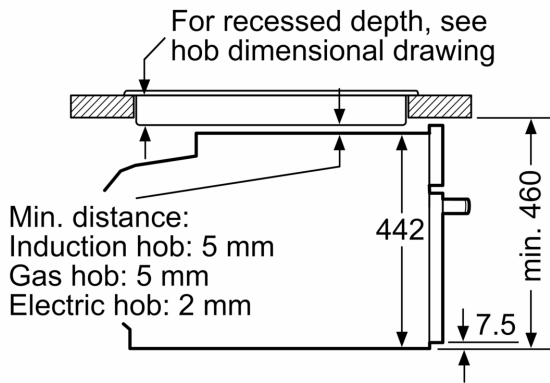

Additional function: Microwave combination
Type of control: Electronic
Dimensions: 455 x 594 x 548 mm
Cavity dimensions: 237.0 x 480 x 392.0 mm
Length electrical supply cord: 150.0 cm
Net weight: 34.6 kg
Gross weight: 37.6 kg
Max. microwave power level: 900 W
Number of Power Levels: 5
Turntable: No
Cavity material: Enamelled steel
Door opening: Handle
Clock: Yes
Included accessories: 1 x combination grid, 1 x universal pan
Height of the appliance: 455 mm
Width of the appliance: 594 mm
Depth of the product: 548 mm
Max. microwave power level: 900 W
Connection rating: 3600 W
Fuse protection: 16 A
Voltage: 220-240 V
Frequency: 60; 50 Hz
Plug type: GARDY plug w/ earthing
Required cutout/niche size for installation (in): x
Dimensions of the packed product: 21.25 x 25.59 x 26.77
Net weight: 76.000 lbs
Gross weight: 83.000 lbs

**Installing two appliances on top of each
other
Air exchange**

A: Air inlet \geq 200 cm²

Installation with a hob.

If the compact appliance will be installed underneath a hob, the following worktop thicknesses (including substructure if necessary) must be taken into account.

measurements in mm

Hob type	min. worktop thickness	
	fitted	flush
Induction hob	42 mm	43 mm
Full surface Induction hob	52 mm	53 mm
Gas hob	32 mm	43 mm
Electric hob	32 mm	35 mm