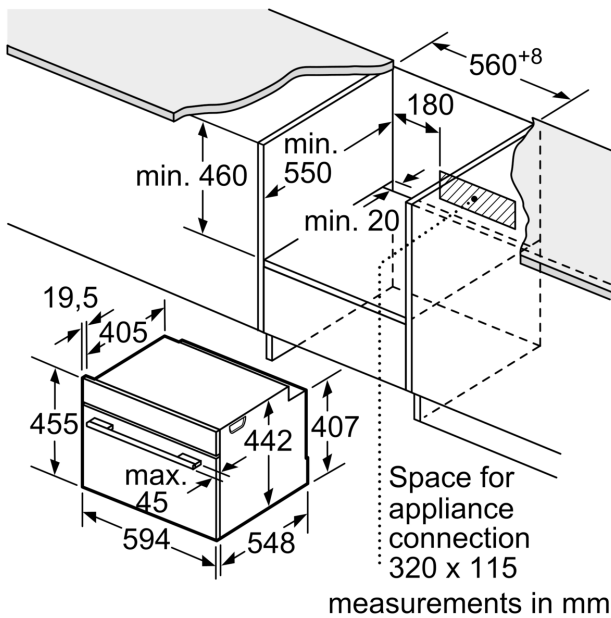

Additional function: Microwave combination
Type of control: Electronic
Dimensions: 455 x 594 x 548 mm
Cavity dimensions: 237.0 x 480 x 392.0 mm
Length electrical supply cord: 150.0 cm
Net weight: 34.6 kg
Gross weight: 37.6 kg
Max. microwave power level: 900 W
Number of Power Levels: 5
Turntable: No
Cavity material: Enamelled steel
Door opening: Handle
Clock: Yes
Included accessories: 1 x combination grid, 1 x universal pan
Height of the appliance: 455 mm
Width of the appliance: 594 mm
Depth of the product: 548 mm
Max. microwave power level: 900 W
Connection rating: 3600 W
Fuse protection: 16 A
Voltage: 220-240 V
Frequency: 60; 50 Hz
Plug type: GARDY plug w/ earthing
Required cutout/niche size for installation (in): x
Dimensions of the packed product: 21.25 x 25.59 x 26.77
Net weight: 76.000 lbs
Gross weight: 83.000 lbs

**Series 8, Built-in compact oven with
microwave function, 60 x 45 cm,
Black
CMG7761B1**

Measurements in mm

- A: 19.5 mm
- B: Space for appliance connection
320 x 115 mm
- C: Ventilation space in the base \geq
200 cm²

**Installing two appliances on top of each
other
Air exchange**

A: Air inlet \geq 200 cm²

Installation with a hob.

If the compact appliance will be installed underneath a hob, the following worktop thicknesses (including substructure if necessary) must be taken into account.

measurements in mm

Hob type	min. worktop thickness	
	fitted	flush
Induction hob	42 mm	43 mm
Full surface Induction hob	52 mm	53 mm
Gas hob	32 mm	43 mm
Electric hob	32 mm	35 mm