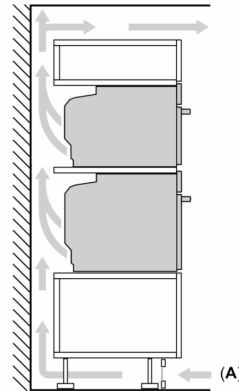

Additional function: Microwave combination
Type of control: Electronic
Dimensions: 455 x 594 x 548 mm
Cavity dimensions: 237.0 x 480 x 392.0 mm
Length electrical supply cord: 150.0 cm
Net weight: 34.6 kg
Gross weight: 37.6 kg
Max. microwave power level: 900 W
Number of Power Levels: 5
Turntable: No
Cavity material: Enamelled steel
Door opening: Handle
Clock: Yes
Included accessories: 1 x combination grid, 1 x universal pan
Height of the appliance: 455 mm
Width of the appliance: 594 mm
Depth of the product: 548 mm
Max. microwave power level: 900 W
Connection rating: 3600 W
Fuse protection: 16 A
Voltage: 220-240 V
Frequency: 60; 50 Hz
Plug type: GARDY plug w/ earthing
Required cutout/niche size for installation (in): x
Dimensions of the packed product: 21.25 x 25.59 x 26.77
Net weight: 76.000 lbs
Gross weight: 83.000 lbs

**Series 8, Built-in compact oven with
microwave function, 60 x 45 cm,
Black
CMG7761B1**

Measurements in mm

- A: 19.5 mm
- B: Space for appliance connection
320 x 115 mm
- C: Ventilation space in the base \geq
200 cm²

**Installing two appliances on top of each
other
Air exchange**

A: Air inlet \geq 200 cm²

Installation with a hob.

If the compact appliance will be installed underneath a hob, the following worktop thicknesses (including substructure if necessary) must be taken into account.

measurements in mm

Hob type	min. worktop thickness	
	fitted	flush
Induction hob	42 mm	43 mm
Full surface Induction hob	52 mm	53 mm
Gas hob	32 mm	43 mm
Electric hob	32 mm	35 mm