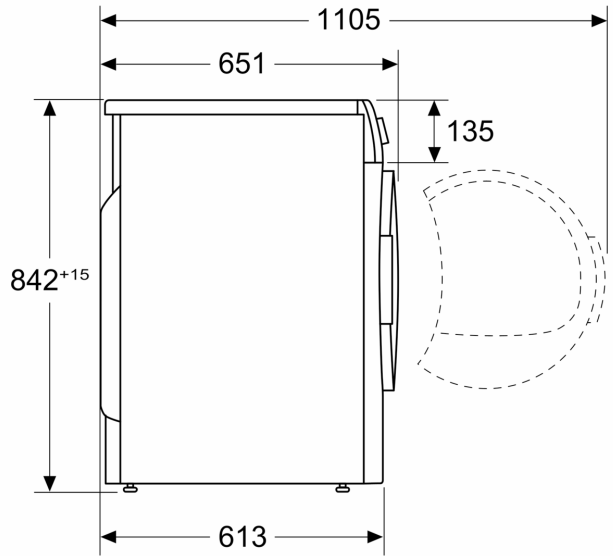

Technical specifications

Built-in / Free-standing:	Freestanding
Removable top:	No
Door hinge:	Right
Color / Material body:	White
Length electrical supply cord:	145.0 cm
Dimensions:842 x 598 x 613 mm
Net weight:	41.1 kg
Drum volume:	112 l
Connection Rating:	2600 W
Fuse protection:	13 A
Voltage:	220-240 V
Frequency:	50 Hz
Drying process:	automatic
Capacity:	7.0 kg
Energy efficiency rating:	B
Energy consumption electric dryer, full load - NEW (2010/30/EC):	4.15 kWh
Standard cotton programme time at full load:	119 min
Energy consumption electric dryer, partial load - NEW (2010/30/EC):	2.31 kWh
Standard cotton programme time at partial load:	73 min
Weighted annual energy consumption, electric dryer - NEW (2010/30/EC):	499.0 kWh/annum
Power consumption in off-mode - NEW (2010/30/EC):	0.10 W
Power consumption in left-on mode - NEW (2010/30/EC):	0.50 W
Weighted programme time:	93 min
Condensation efficiency class - NEW (2010/30/EC):	B
Average condensation efficiency full load (%):	88 %
Average condensation efficiency partial load (%):	88 %
Weighted condensation efficiency (%):	88 %

iQ300, condenser tumble dryer, 7 kg WT46N203IN

Technical Information

- Capacity: 7 kg
- Dimensions (HxWxD): 84.2cm x 59.8cm x 59.9cm (65.2cm with door frame)
- 39cm porthole, 175 °swing door
- Noise level: pleasantly quiet at 65dB(A)

Measurements in mm

Measurements in mm