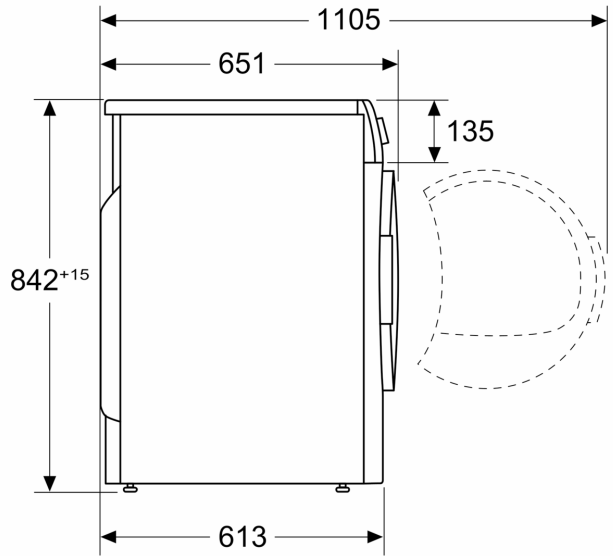

Built-in / Free-standing: ..... Freestanding  
 Removable top: ..... No  
 Door hinge: ..... Right  
 Color / Material body: ..... White  
 Length electrical supply cord: ..... 145.0 cm  
 Dimensions: ..... 842 x 598 x 613 mm  
 Net weight: ..... 42.3 kg  
 Drum volume: ..... 112 l  
 Connection Rating: ..... 2100 W  
 Fuse protection: ..... 10 A  
 Voltage: ..... 220-240 V  
 Frequency: ..... 50 Hz  
 Drying process: ..... automatic  
 Capacity: ..... 8.0 kg

### Technical Information

- Dryer type: Condenser
- Capacity: 8 kg
- Dimensions (HxWxD): 84.2cm x 59.8cm x 59.9cm (65.2cm with door frame)
- Noise level: 63 dB

**iQ300, condenser tumble dryer, 8 kg  
WT44B202IN**

Measurements in mm

Measurements in mm