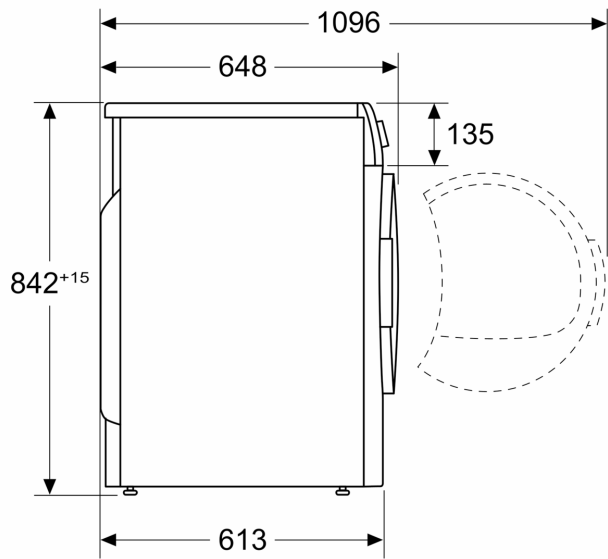

Built-in / Free-standing: ..... Freestanding  
 Removable top: ..... No  
 Door hinge: ..... Right  
 Color / Material body: ..... Silver inox  
 Length electrical supply cord: ..... 145.0 cm  
 Dimensions: ..... 842 x 598 x 613 mm  
 Net weight: ..... 42.6 kg  
 Drum volume: ..... 112 l  
 Connection Rating: ..... 2800 W  
 Fuse protection: ..... 13 A  
 Voltage: ..... 220-240 V  
 Frequency: ..... 50 Hz  
 Drying process: ..... automatic  
 Capacity: ..... 8.0 kg  
 Energy efficiency rating: ..... B  
 Power consumption in off-mode - NEW (2010/30/EC): ..... 0.15 W  
 Power consumption in left-on mode - NEW (2010/30/EC): ..... 0.50 W  
 Condensation efficiency class - NEW (2010/30/EC): ..... B

#### Technical Information

- Noise level washing: 54 dB; Noise level spinning: 74 dB
- Dimensions (H X W X D): 84.2 x 59.8 x 61.3 cm

**iQ300, condenser tumble dryer, 8 kg, Silver inox  
WP31G208IN**

Measurements in mm

Measurements in mm