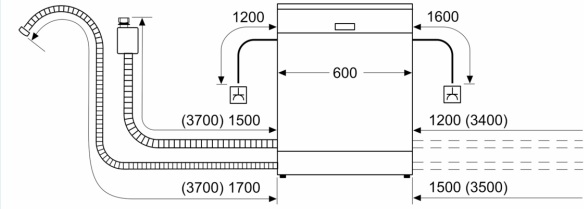

Specifications

- 14 Place Settings
- Energy consumption: 0.64 kWh
- Water consumption: 9.5 litres
- Noise level: 43 dB
- Dimensions (HxWxD): 81.5 x 59.8 x 55 cm

Programmes

- 8 Programme: brilliantShine, Intensive, Speed 60°,Auto 45-65, Speed 45°, Eco, Silence, Custom programme

Safety

- aquaStop water protection system

Baskets and Racks

- Rackmatic 3-stage basket: Adjustable upper rack
- 2 cup shelves in top basket
- 8x flip tines in lower basket
- 6x flip tines in upper basket

- VarioDrawer Pro

iQ700, fully-integrated
dishwasher, 60 cm, varioHinge
SN97YX01CE

measurements in mm

⌚ socket
() values with extension kit

measurements in mm