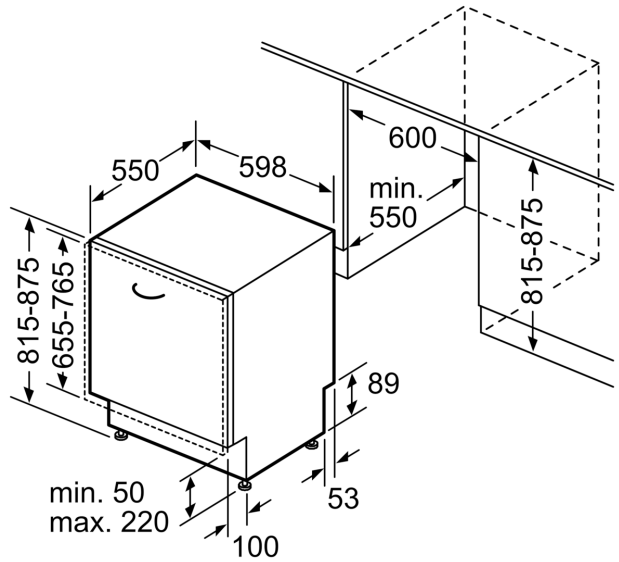

Specifications

- 14 Place Settings
- Energy consumption: 0.64 kWh
- Water consumption: 9.5 litres
- Noise level: 43 dB
- Dimensions (HxWxD): 81.5 x 59.8 x 55 cm

Programmes

- 8 Programme: brilliantShine, Intensive, Speed 60°,Auto 45-65, Speed 45°, Eco, Silence, Custom programme

Safety

- aquaStop water protection system

Baskets and Racks

- Rackmatic 3-stage basket: Adjustable upper rack
- 2 cup shelves in top basket
- 8x flip tines in lower basket
- 6x flip tines in upper basket

- VarioDrawer Pro

iQ700, fully-integrated
dishwasher, 60 cm, varioHinge
SN97YX01CE

measurements in mm

⌚ socket
() values with extension kit

measurements in mm