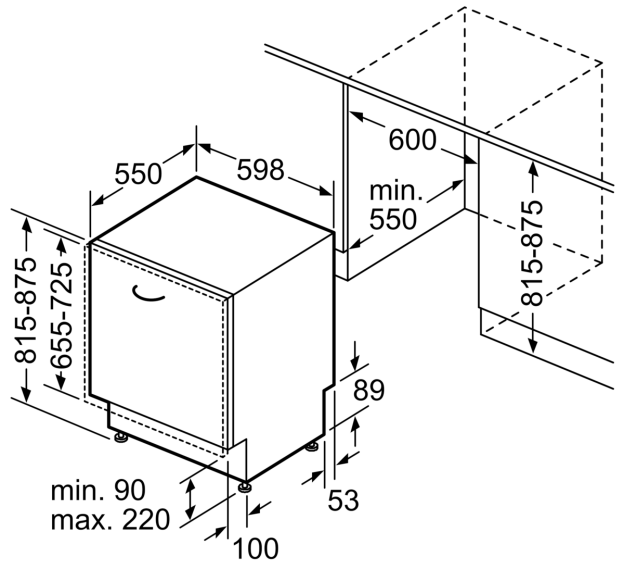

Energy Efficiency Class (Regulation (EU) 2017/1369): D
Energy Consumption for 100 cycles Eco Programme (EU 2017/1369):85 kWh
Maximum number of place settings (EU 2017/1369): 14
The water consumption of the eco programme in liters per cycle (EU 2017/1369): 9.5 l
Programme duration (EU 2017/1369): 3:15 h
Airborne acoustical noise emissions (EU 2017/1369):	42 dB(A) re 1 pW
Airborne acoustical noise emission class (EU 2017/1369): B
Cleaning performance: A
Water consumption:9.5 l
Total annual energy consumption 220 days: 183 kWh
Total annual water consumption 220 days: 2090 l
Built-in / Free-standing: Built-in
Removable top: No
Door panel options:Not possible
Height of removable worktop:0 mm
Height of the appliance:815 mm
Adjustable feet: Yes - all from front
Maximum adjustability feet:60 mm
Adjustable plinth:Both horizontal and vertical
Net weight:47.2 kg
Gross weight:49.5 kg
Connection Rating: 2400 W
Fuse protection:10 A
Voltage:220-240 V
Frequency:50; 60 Hz
Length electrical supply cord: 175.0 cm
Plug type: Gardy plug w/ earthing
Length inlet hose: 165 cm
Length outlet hose: 190 cm
Hidden heating element: Yes
Water protection system description: Triple water protection 24h
Child safety devices: Childlock appliance
Water softener:Yes
Top basket type: high TP
Adjustable upper basket: Rackmatic 3-stage
Bottom basket type: high TP
3rd Rack: VarioDrawer Pro
Optional accessories: SZ73100, SZ73300, SZ73640, SZ73010, SZ73035, SZ73051EU, SZ73056, SZ72010, SZ73000, SZ73005
Number of place settings: 14
Color / Material panel: Black
Dimensions of the product (HxWxD):815 x 598 x 550 mm
Dimensions of the packed product (HxWxD):880 x 680 x 670 mm

Dimensions

- Dimensions (HxWxD): 81.5 x 59.8 x 55 cm

iQ700, fully-integrated
dishwasher, 60 cm
SN678X02TE

measurements in mm

⌚ socket
() values with extension kit

measurements in mm