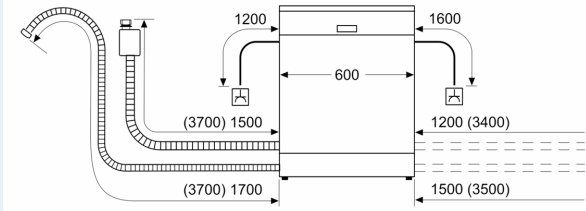

Energy Efficiency Class (Regulation (EU) 2017/1369): D
Energy Consumption for 100 cycles Eco Programme (EU 2017/1369):85 kWh
Maximum number of place settings (EU 2017/1369): 14
The water consumption of the eco programme in liters per cycle (EU 2017/1369): 9.5 l
Programme duration (EU 2017/1369): 3:15 h
Airborne acoustical noise emissions (EU 2017/1369):	42 dB(A) re 1 pW
Airborne acoustical noise emission class (EU 2017/1369): B
Cleaning performance: A
Water consumption:9.5 l
Total annual energy consumption 220 days: 183 kWh
Total annual water consumption 220 days: 2090 l
Built-in / Free-standing: Built-in
Removable top: No
Door panel options:Not possible
Height of removable worktop:0 mm
Height of the appliance:815 mm
Adjustable feet: Yes - all from front
Maximum adjustability feet:60 mm
Adjustable plinth:Both horizontal and vertical
Net weight:47.2 kg
Gross weight:49.5 kg
Connection Rating: 2400 W
Fuse protection:10 A
Voltage:220-240 V
Frequency:50; 60 Hz
Length electrical supply cord: 175.0 cm
Plug type: Gardy plug w/ earthing
Length inlet hose: 165 cm
Length outlet hose: 190 cm
Hidden heating element: Yes
Water protection system description: Triple water protection 24h
Child safety devices: Childlock appliance
Water softener:Yes
Top basket type: high TP
Adjustable upper basket: Rackmatic 3-stage
Bottom basket type: high TP
3rd Rack: VarioDrawer Pro
Optional accessories: SZ73100, SZ73300, SZ73640, SZ73010, SZ73035, SZ73051EU, SZ73056, SZ72010, SZ73000, SZ73005
Number of place settings: 14
Color / Material panel: Black
Dimensions of the product (HxWxD):815 x 598 x 550 mm
Dimensions of the packed product (HxWxD):880 x 680 x 670 mm

Dimensions

- Dimensions (HxWxD): 81.5 x 59.8 x 55 cm

iQ700, fully-integrated
dishwasher, 60 cm
SN678X02TE

measurements in mm

⌚ socket
() values with extension kit

measurements in mm