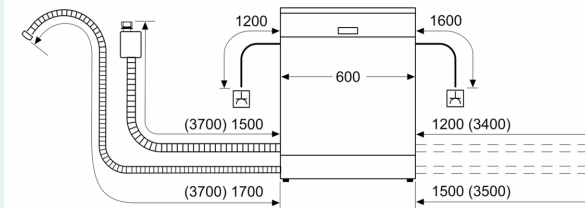

Specifications

- 15 Place Settings
- Energy consumption: 0.83 kWh
- Water consumption: 9.5 litres
- Noise level: 46 dB
- Dimensions (HxWxD): 81.5 cm x 59.8 cm x 57.3 cm

Programmes

- 8 programmes: Auto Intensive 65-75°C, Mixed load 60°C, Intensive Kadhai 70°C, Eco 50°C, Auto 45-65°C, Glass 40°C, Prerinse, Custom programme

Safety

- Child Lock - for control panel
- Door Latch
- aquaStop water protection system

Baskets and Racks

- Rackmatic 3-stage basket: Adjustable upper rack
- 2 cup shelves in top basket
- 8x flip tines in lower basket
- 6x flip tines in upper basket
- VarioDrawer Pro

**iQ700, semi-integrated
dishwasher, 60 cm, Stainless steel
SN57ZS00VI**

measurements in mm

⏏ socket
() values with extension kit

measurements in mm