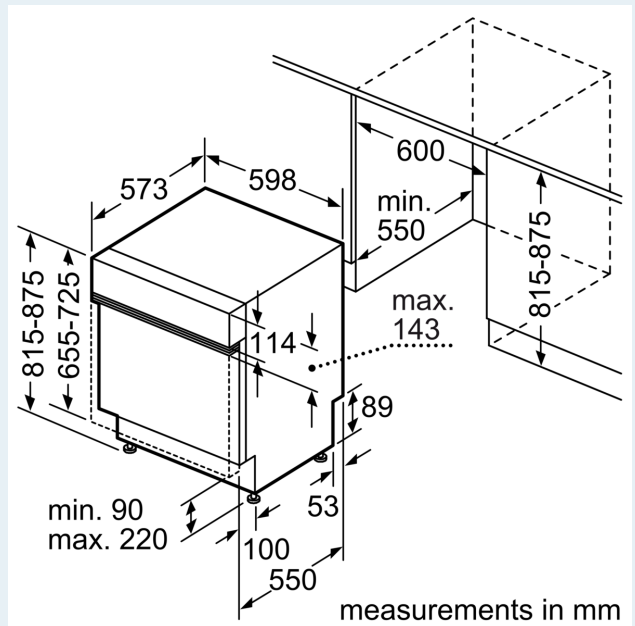

Specifications

- 15 Place Settings
- Energy consumption: 0.83 kWh
- Water consumption: 9.5 litres
- Noise level: 46 dB
- Dimensions (HxWxD): 81.5 cm x 59.8 cm x 57.3 cm

Programmes

- 8 programmes: Auto Intensive 65-75°C, Mixed load 60°C, Intensive Kadhai 70°C, Eco 50°C, Auto 45-65°C, Glass 40°C, Prerinse, Custom programme

Safety

- Child Lock - for control panel
- Door Latch
- aquaStop water protection system

Baskets and Racks

- Rackmatic 3-stage basket: Adjustable upper rack
- 2 cup shelves in top basket
- 8x flip tines in lower basket
- 6x flip tines in upper basket
- VarioDrawer Pro

**iQ700, semi-integrated
dishwasher, 60 cm, Stainless steel
SN57ZS00VI**

measurements in mm

⏏ socket
() values with extension kit

measurements in mm