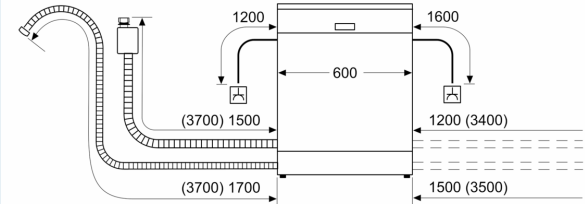

Specifications

- 14 Place Settings
- Energy consumption: 0.92 kWh
- Water consumption: 9.5 litres
- Noise level: 48 dB
- Dimensions (HxWxD): 81.5 x 59.8 x 57.3 cm

Programmes

- 6 programmes: Eco 50 °C, Auto 45-65 °C, Intensive Kadhai 70 °C, Normal 65 °C, Pre-rinse, Custom programme

Safety

- Door Latch
- AquaStop water protection system

Baskets and Racks

- Rackmatic 3-stage basket: Adjustable upper rack
- 2 cup shelves in top basket
- 4x flip tines in lower basket
- 2x flip tines in upper basket
- Vario Drawer

iQ500, semi-integrated
dishwasher, 60 cm, Stainless steel
SN55HS00VI

measurements in mm

socket
() values with extension kit

measurements in mm