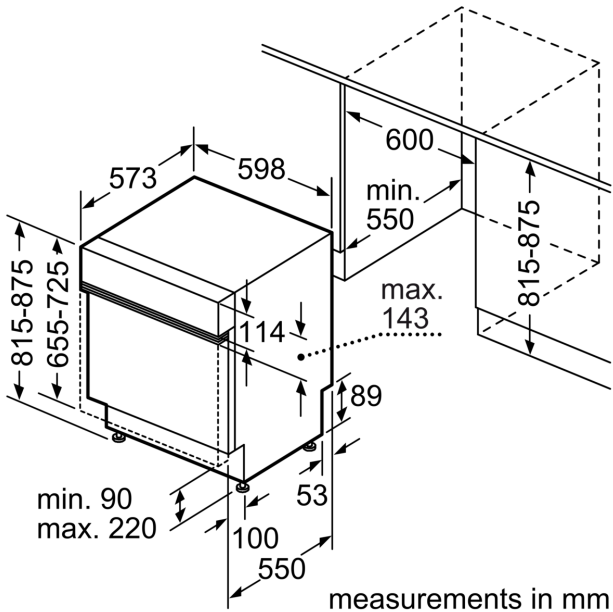

Maximum number of place settings (EU 2017/1369): 13
 The water consumption of the eco programme in liters per cycle (EU 2017/1369): 9.5 l
 Water consumption: 9.5 l
 Total annual energy consumption 220 days: 202 kWh
 Total annual water consumption 220 days: 2090 l
 Built-in / Free-standing: Built-in
 Removable top: No
 Door panel options: Not possible
 Height of removable worktop: 0 mm
 Height of the appliance: 815 mm
 Adjustable feet: Yes - all from front
 Maximum adjustability feet: 60 mm
 Adjustable plinth: Both horizontal and vertical
 Net weight: 34.6 kg
 Gross weight: 36.5 kg
 Connection Rating: 2400 W
 Fuse protection: 10 A
 Voltage: 220-240 V
 Frequency: 50; 60 Hz
 Length electrical supply cord: 175.0 cm
 Plug type: India plug (16 Ampere)
 Length inlet hose: 165 cm
 Length outlet hose: 190 cm
 Hidden heating element: Yes
 Water protection system description: Triple water protection 24h
 Child safety devices: Button suspension
 Water softener: Yes
 Top basket type: mid TP
 Adjustable upper basket: Rackmatic 3-stage
 Bottom basket type: mid TP
 3rd Rack: yes
 Optional accessories: SZ30BI02, SZ72010, SZ73000, SZ73010, SZ73100, SZ73125, SZ73300, SZ73640
 Included accessories 2: including Steam protection plate
 Number of place settings: 13
 Color / Material panel: Stainless steel
 Color / Material body: Lacquered
 Dimensions of the product (HxWxD): 815 x 598 x 573 mm
 Dimensions of the packed product (HxWxD): ... 872 x 654 x 676 mm

Specifications

- 14 Place Settings
- Energy consumption: 0.92 kWh
- Water consumption: 9.5 litres
- Noise level: 48 dB
- Dimensions (HxWxD): 81.5 x 59.8 x 57.3 cm

Programmes

- 6 programmes: Eco 50 °C, Auto 45-65 °C, Intensive Kadhai 70 °C, Normal 65 °C, Pre-rinse, Custom programme

iQ500, semi-integrated
dishwasher, 60 cm, Stainless steel
SN55HS00VI

measurements in mm

socket
() values with extension kit

measurements in mm