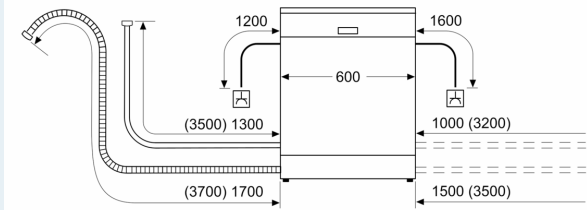

Maximum number of place settings (EU 2017/1369):	12
The water consumption of the eco programme in liters per cycle (EU 2017/1369):	11.5 l
Water consumption:	11.5 l
Total annual energy consumption 220 days:	297 kWh
Total annual water consumption 220 days:	2530 l
Built-in / Free-standing:	Freestanding
Removable top:	Yes
Door panel options:	Not possible
Height of removable worktop:	30 mm
Height of the appliance:	845 mm
Adjustable feet:	Yes - all
Maximum adjustability feet:	20 mm
Adjustable plinth:	No
Net weight:	45.9 kg
Gross weight:	47.2 kg
Connection Rating:	2400 W
Fuse protection:	10 A
Voltage:	220-240 V
Frequency:	50; 60 Hz
Length electrical supply cord:	175.0 cm
Plug type:	India plug (16 Ampere)
Length inlet hose:	150 cm
Length outlet hose:	190 cm
Hidden heating element:	Yes
Child safety devices:	Button suspension
Water softener:	Yes
Top basket type:	mid
Adjustable upper basket:	Rackmatic 3-stage
Bottom basket type:	mid
3rd Rack:	None
Optional accessories:	SZ72010, SZ73000, SZ73001, SZ73300, SZ73640
Included accessories 2:	no
Number of place settings:	12
Color / Material panel:	White
Color / Material body:	White
Color / Material top:	White
Dimensions of the product (HxWxD):	845 x 600 x 600 mm
Dimensions of the packed product (HxWxD):	880 x 660 x 656 mm

Specifications

- 13 Place Settings
- Energy consumption: 1.35 kWh
- Water consumption: 11.5 litres
- Noise level: 52 dB
- Dimensions (HxWxD): 84.5 x 60 x 60 cm

Programmes

- 6 programmes: Intensive 70°C, Express Sparkle 65 °C, Auto 45-65 °C, Eco 50 °C, Prerinse, Custom programme

Safety

- Child lock - For Control Panel
- Door Latch

Baskets and Racks

- Rackmatic 3-stage basket: Adjustable upper rack
- 2 cup shelves in top basket
- 4x flip tines in lower basket
- 2x flip tines in upper basket
- Vario Drawer

**iQ500, free-standing dishwasher,
60 cm, White
SN25IW00TI**

measurements in mm

socket
() values with extension kit