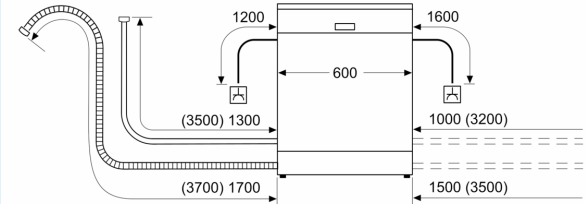

Technical Specifications

Maximum number of place settings (EU 2017/1369): 12
The water consumption of the eco programme in liters per cycle (EU 2017/1369): 11.5 l
Water consumption: 11.5 l
Total annual energy consumption 220 days: 297 kWh
Total annual water consumption 220 days: 2530 l
Built-in / Free-standing: Freestanding
Removable top: Yes
Door panel options: Not possible
Height of removable worktop: 30 mm
Height of the appliance: 845 mm
Adjustable feet: Yes - all
Maximum adjustability feet: 20 mm
Adjustable plinth: No
Net weight: 45.7 kg
Gross weight: 47.0 kg
Connection Rating: 2400 W
Fuse protection: 10 A
Voltage: 220-240 V
Frequency: 50; 60 Hz
Length electrical supply cord: 175.0 cm
Plug type: India plug (16 Ampere)
Length inlet hose: 150 cm
Length outlet hose: 190 cm
Hidden heating element: Yes
Child safety devices: Button suspension
Water softener: Yes
Top basket type: mid
Adjustable upper basket: Rackmatic 3-stage
Bottom basket type: mid
3rd Rack: None
Optional accessories: SZ72010, SZ73000, SZ73001, SZ73300, SZ73640
Included accessories 2: no
Number of place settings: 12
Color / Material panel: Stainless steel colour, lacqu.
Color / Material body: Inox Easy Clean
Color / Material top: Stainless steel colour, lacqu.
Dimensions of the product (HxWxD): 845 x 600 x 600 mm
Dimensions of the packed product (HxWxD): 870 x 660 x 670 mm

Safety

- Child Lock - for control panel
- Door Latch

Baskets and Racks

- Rackmatic 3-stage basket: Adjustable upper rack
- 2 cup shelves in top basket
- 4x flip tines in lower basket
- 2x flip tines in upper basket
- VarioDrawer

iQ500, free-standing dishwasher,
60 cm, Inox Easy Clean
SN25II00TI

measurements in mm

socket
() values with extension kit