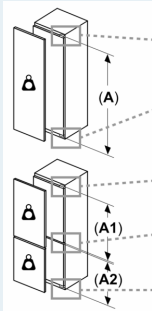

- Noise level: 37 dB

**Design and Styling**

- Internal LED lighting in fridge

**Convenience & Safety**

- Door open warning signal: Acoustic door open warning

**Fridge Compartment**

- freshSense - constant temperature by intelligent sensor technology
- Easy access shelf - easy access and everything in sight
- Super cool function
- 7 safety glass shelves (6 height adjustable), of which Base plates, Extendable glass shelf
- 5 door bins, there of 1x dairy compartment

**Freshness System**

**Technical Information**

- Net Capacity Fridge: 289 L
- Right hinged door, reversible door
- Connection value 90 W
- Nominal voltage: 220 - 240 V

**Accessories**

**Dimensions**

- Appliance Height: 1772 mm
- Appliance Width:558 mm
- Appliance Depth:545 mm
- Niche Dimension (HxWxD): 177.5 cm x 56 cm x 55 cm

**General Information**

iQ700, built-in fridge, 177.5 x 56 cm, soft close flat hinge  
KI81FHD30I

Air outlet  
min. 200

Ventilatio  
space  
in the bas  
min. 200

Maximal per

Fitted kitchen  
weight may c  
impairment c