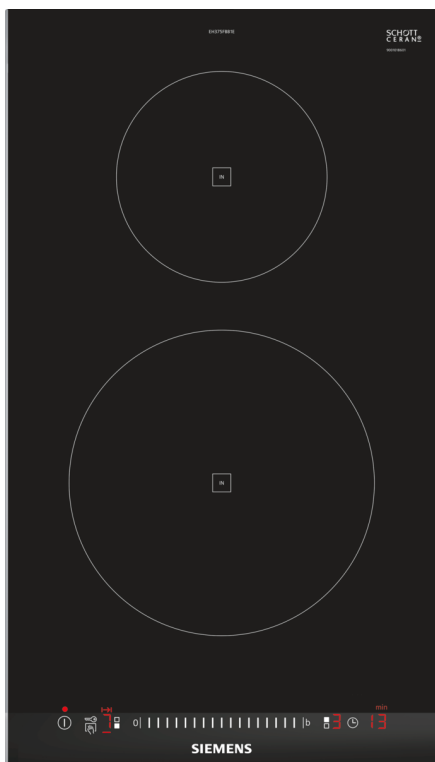

## iQ100, Domino induction hob, 30 cm, Black EH375FBB1E

Product name/family: ..... Vario/Domino cooking zone cera  
 Built-in / Free-standing: ..... Built-in  
 Energy input: ..... Electric  
 Total number of positions that can be used at the same time: 2  
 Min. required niche size for installation (HxWxD): ..... 51 x 270 x 490-500 mm  
 Width of the appliance: ..... 302 mm  
 Dimensions: ..... 51 x 302 x 520 mm  
 Dimensions of the packed product (HxWxD): ... 110 x 370 x 573 mm  
 Net weight: ..... 6.4 kg  
 Gross weight: ..... 7.6 kg  
 Residual heat indicator: ..... Separate  
 Location of control panel: ..... Front  
 Basic surface material: ..... Ceramic  
 Color of surface: ..... Black, Alu, brushed  
 Length electrical supply cord: ..... 110.0 cm  
 Connection Rating: ..... 3700 W  
 Voltage: ..... 220-240 V  
 Frequency: ..... 60; 50 Hz

## iQ100, Domino induction hob, 30 cm, Black EH375FBB1E