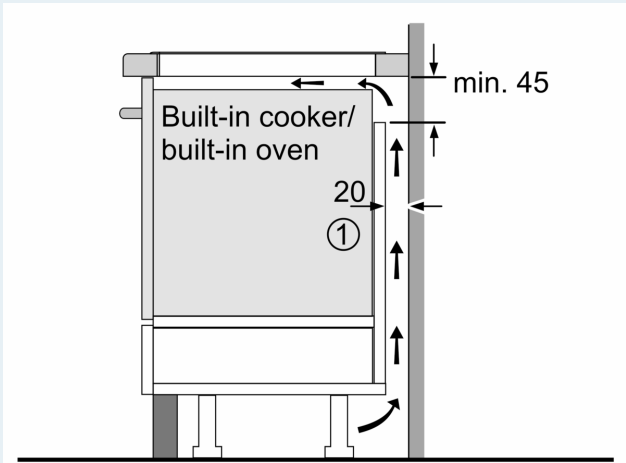

①
Ventilation gap must
be present

All measurements in mm

measurements in mm

L	X
392	964
602	1174
812	1384
912	1484

When installing two Domino units right next to
a hob, two assembly kits (HZ394301)
are required.

measurements in mm

L	X
392	662
602	872
812	1082
912	1182

When installing a Domino unit right next to a
hob, an assembly kit (HZ394301) is required.