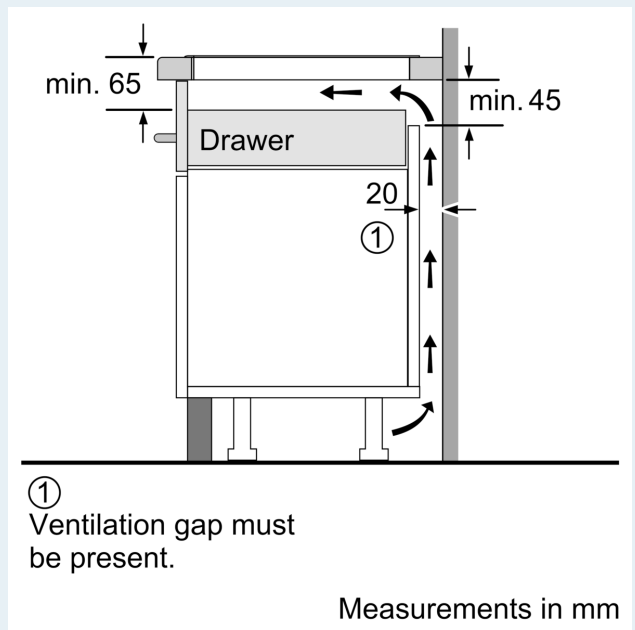

iQ100, Domino induction hob, 30 cm, Black
EH375FBB1E