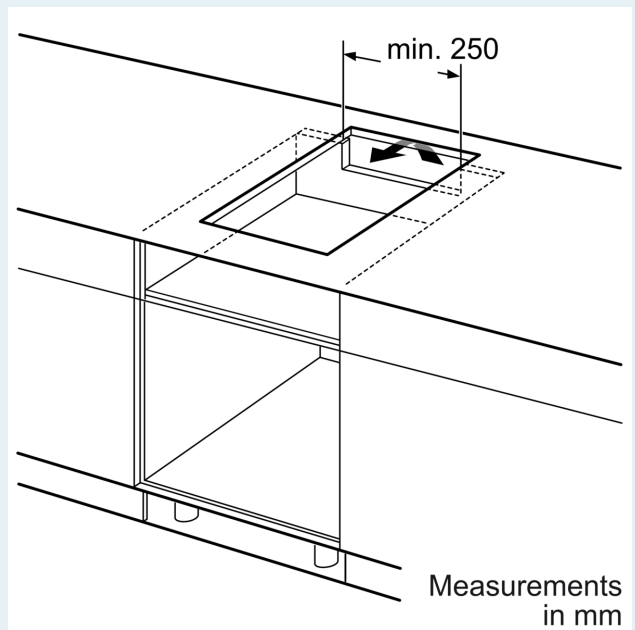

iQ100, Domino induction hob, 30 cm, Black
EH375FBB1E