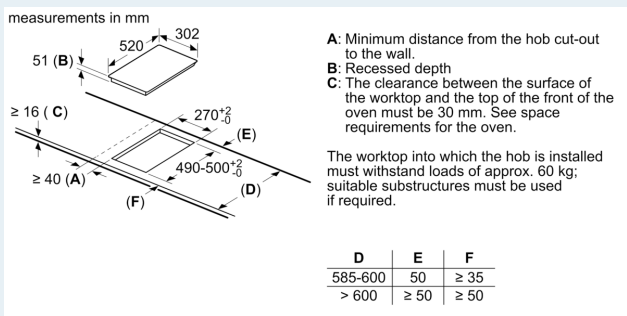

iQ100, Domino induction hob, 30 cm, Black
EH375FBB1E