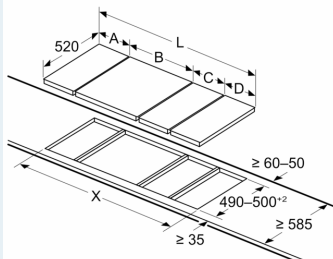

Measurements in mm

Picture for the table Domino combination possibilities with corresponding devices and cutout dimensions

If two or more elements are installed right next to one another, one or several installation kits are required (2 elements 1 installation kit, 3 elements 2 installation kits, etc.)

Cutout dimension (X) depending on the combination (see combination table)

measurements in mm

Domino combination options with corresponding appliance and cut-out dimensions

Width category: 30 40 60 70 80 90
Appliance width: 302 392 602 710 812 912

	A	B	C	D	L	X
2x30	302	302	-	-	604	572
1x30, 1x40	302	392	-	-	694	662
1x30, 1x60	302	602	-	-	904	872
1x30, 1x70*	302	710	-	-	1012	980
1x30, 1x80	302	812	-	-	1114	1082
1x30, 1x90	302	912	-	-	1214	1182
2x40	392	392	-	-	784	752
1x40, 1x60	392	602	-	-	994	962
1x40, 1x70*	392	710	-	-	1102	1070
1x40, 1x80	392	812	-	-	1204	1172
1x40, 1x90	392	912	-	-	1304	1272
3x30	302	302	302	-	906	874
2x30, 1x40	302	302	392	-	996	964
2x30, 1x60	302	302	602	-	1206	1174
2x30, 1x70*	302	302	710	-	1314	1282
2x30, 1x80	302	302	812	-	1416	1384
2x30, 1x90	302	302	912	-	1516	1484
1x30, 2x40	302	392	392	-	1086	1054
1x30, 1x40, 1x60	302	392	602	-	1296	1264
1x30, 1x40, 1x70*	302	392	710	-	1404	1372
1x30, 1x40, 1x80	302	392	812	-	1506	1474
1x30, 1x40, 1x90	302	392	912	-	1606	1574
3x40	392	392	392	-	1176	1144
2x40, 1x60	392	392	602	-	1386	1354
4x30	302	302	302	302	1208	1176
3x30, 1x40	302	302	302	392	1298	1266
2x30, 2x40	302	302	392	392	1388	1356
1x30, 3x40	302	392	392	392	1478	1446
1x30, 1x75	302	750	-	-	1052	1016
1x40, 1x75	392	750	-	-	1142	1106
2x30, 1x75	302	302	750	-	1354	1318
1x30, 1x40, 1x75	302	392	750	-	1444	1408

* Not possible with 70 cm induction hob