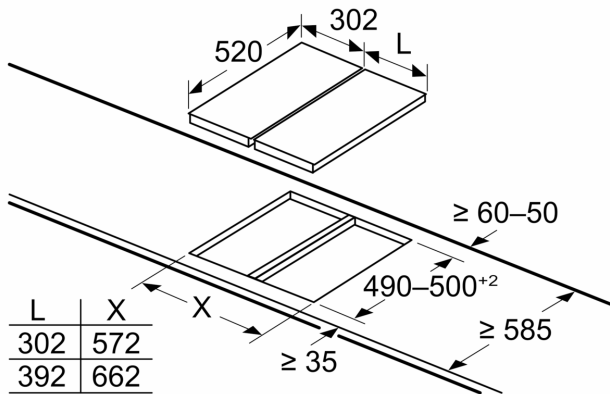

Measurements in mm

If two or more elements are installed right next to one another, one or several installation kits are required (2 elements 1 installation kit, 3 elements 2 installation kits, etc.)

measurements in mm

Assembly kit (HZ394301) for Domino