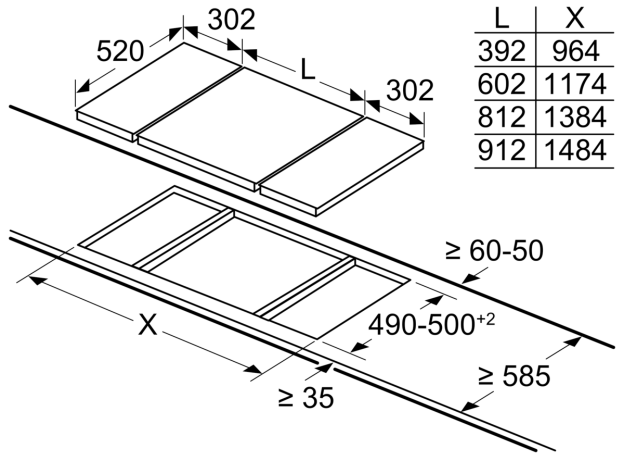

### Dimensions

- Dimensions of the product (HxWxD mm) : 51 x 302 x 520
- Required niche size for installation (HxWxD mm) : 51 x 270 - 270 x 490-500
- Length electrical supply cord: 110 cm
- Electrical connection rating: 3700 W

iQ100, Domino induction hob, 30 cm, Black  
EH375FBB1E

①  
Ventilation gap must  
be present

All measurements in mm

measurements in mm

L	X
392	964
602	1174
812	1384
912	1484

When installing two Domino units right next to  
a hob, two assembly kits (HZ394301)  
are required.

measurements in mm

L	X
392	662
602	872
812	1082
912	1182

When installing a Domino unit right next to a  
hob, an assembly kit (HZ394301) is required.

## measurements in mm