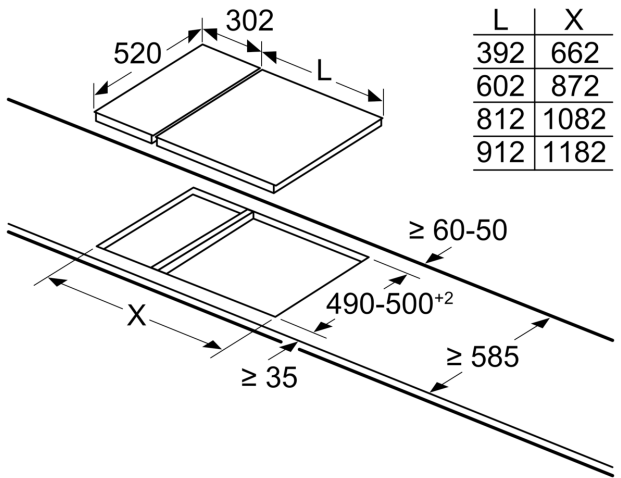

### Dimensions

- Dimensions of the product (HxWxD mm) : 51 x 302 x 520
- Required niche size for installation (HxWxD mm) : 51 x 270 - 270 x 490-500
- Length electrical supply cord: 110 cm
- Electrical connection rating: 3700 W

iQ100, Domino induction hob, 30 cm, Black  
EH375FBB1E

①  
Ventilation gap must  
be present

All measurements in mm

measurements in mm

L	X
392	964
602	1174
812	1384
912	1484

When installing two Domino units right next to  
a hob, two assembly kits (HZ394301)  
are required.

measurements in mm

L	X
392	662
602	872
812	1082
912	1182

When installing a Domino unit right next to a  
hob, an assembly kit (HZ394301) is required.

## measurements in mm