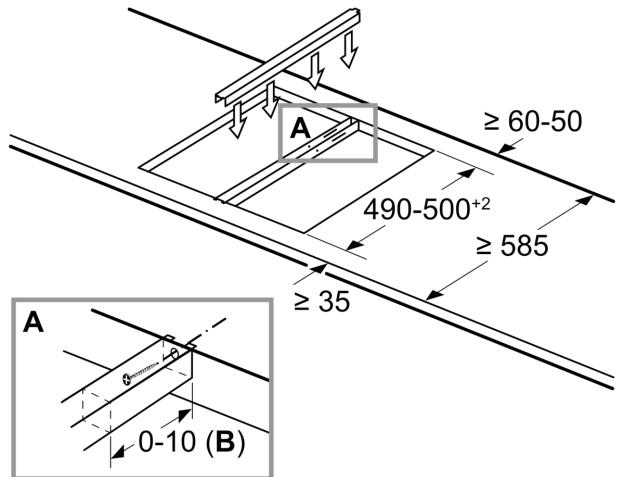

B: Dependent on the cut-out depth