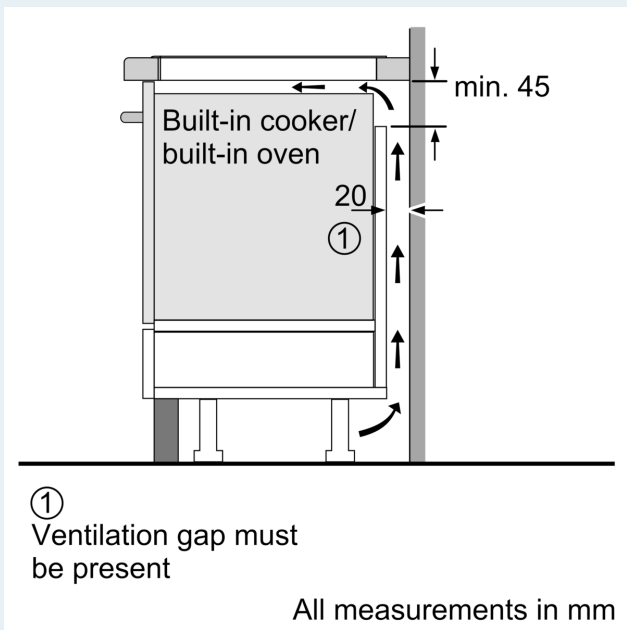

iQ100, Domino induction hob, 30 cm, Black
EH375FBB1E