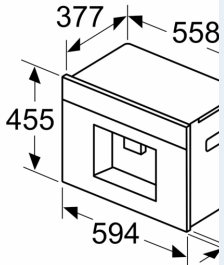

Built-in / Free-standing: ..... Built-in  
 Frothing nozzle: ..... No  
 Display: ..... No  
 Water protection system: ..... no  
 Portion sizes: ..... All cups  
 Dimensions: ..... 455 x 594 x 385 mm  
 Dimensions of the packed product (HxWxD): ... 540 x 478 x 670 mm  
 Min. required niche size for installation (HxWxD): .. 449 x 558 x 376 mm  
 Hot water spout: ..... No  
 Standby function: ..... Yes  
 Simultaneous preparation of 2 cups: ..... Yes  
 Included accessories: ..... 1 x assembly screws, 1 x milk container, 1 x test strip, 1 x connection hose for milk frother, 1 x milk pipe, 1 x welcome-Box  
 Optional accessories: ..... TZ70003, TZ70033A, TZ80001A, TZ80001B, TZ80002A, TZ80002B, TZ80004A, TZ80004B, Y988081012, Y988081300, Y988081302, Y988081303  
 Fuse protection: ..... 10 A  
 Voltage: ..... 220-240 V  
 Frequency: ..... 50/60 Hz  
 Plug type: ..... GARDY plug w/ earthing  
 Product group: ..... Built-in coffee machine  
 Product name/family: ..... Built-in coffee machine  
 Product name / Commercial code: ..... CT718L1B0  
 Typology: ..... fully automatic  
 Length electrical supply cord: ..... 170.0 cm  
 Maximum height for installation: ..... 449 mm  
 Dimensions: ..... 455 x 594 x 385 mm  
 Dimensions of the packed product (HxWxD): ... 540 x 478 x 670 mm  
 Net weight: ..... 42.000 lbs  
 Net weight: ..... 19.0 kg  
 Gross weight: ..... 49.000 lbs  
 Gross weight: ..... 22.3 kg  
 Capacity water container: ..... 2.4 l

**iQ700, Built-In Fully Automatic  
Coffee Machine, Black  
CT718L1B0**

Dimensions:

iQ700, Built-In Fully Automatic Coffee Machine, Black  
CT718L1B0

Measurements in

A: 7.5 mm

Measurements in

Bean and water  
the front  
Recommended in  
950–1450 mm

Measurements in

Bean and water  
the front  
Recommended in  
950–1450 mm

Measurements in  
**Left corner insta**

If using the 92° h  
to the wall is only

Measurements in