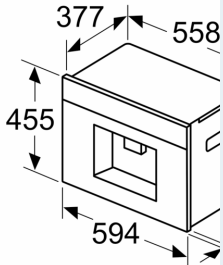

Built-in / Free-standing: ..... Built-in  
 Frothing nozzle: ..... No  
 Display: ..... No  
 Water protection system: ..... no  
 Portion sizes: ..... All cups  
 Dimensions: ..... 455 x 594 x 385 mm  
 Dimensions of the packed product (HxWxD): ... 540 x 478 x 670 mm  
 Min. required niche size for installation (HxWxD): .. 449 x 558 x 376 mm  
 Hot water spout: ..... No  
 Standby function: ..... Yes  
 Simultaneous preparation of 2 cups: ..... Yes  
 Included accessories: ..... 1 x assembly screws, 1 x milk container, 1 x test strip, 1 x connection hose for milk frother, 1 x milk pipe, 1 x welcome-Box  
 Optional accessories: ..... TZ70003, TZ70033A, TZ80001A, TZ80001B, TZ80002A, TZ80002B, TZ80004A, TZ80004B, Y988081012, Y988081300, Y988081302, Y988081303  
 Fuse protection: ..... 10 A  
 Voltage: ..... 220-240 V  
 Frequency: ..... 50/60 Hz  
 Plug type: ..... GARDY plug w/ earthing  
 Product group: ..... Built-in coffee machine  
 Product name/family: ..... Built-in coffee machine  
 Product name / Commercial code: ..... CT718L1B0  
 Typology: ..... fully automatic  
 Length electrical supply cord: ..... 170.0 cm  
 Maximum height for installation: ..... 449 mm  
 Dimensions: ..... 455 x 594 x 385 mm  
 Dimensions of the packed product (HxWxD): ... 540 x 478 x 670 mm  
 Net weight: ..... 42.000 lbs  
 Net weight: ..... 19.0 kg  
 Gross weight: ..... 49.000 lbs  
 Gross weight: ..... 22.3 kg  
 Capacity water container: ..... 2.4 l

**iQ700, Built-In Fully Automatic  
Coffee Machine, Black  
CT718L1B0**

Dimensions:

iQ700, Built-In Fully Automatic Coffee Machine, Black  
CT718L1B0

Measurements in

A: 7.5 mm

Measurements in

Bean and water  
the front  
Recommended in  
950–1450 mm

Measurements in

Bean and water  
the front  
Recommended in  
950–1450 mm

Measurements in  
**Left corner insta**

If using the 92° h  
to the wall is only

Measurements in