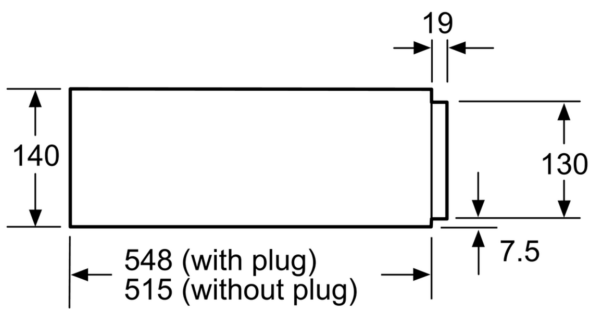

Technical specifications

Built-in / Free-standing:	Built-in
Capacity (in number of plates):	12
Maximum number of espresso cups:	64
Dimensions:	140 x 594 x 548 mm
Dimensions of the packed product (HxWxD): ...	210 x 660 x 660 mm
Min. required niche size for installation (HxWxD): ..	140 x 560 x 550 mm
Time control:	No
Fuse protection:	10 A
Voltage:	220-240 V
Frequency:	60; 50 Hz
Plug type:	Gardy plug w/ earthing
Required cutout/niche size for installation (in):	x
Dimensions of the packed product:	8.26 x 25.98 x 25.98
Net weight:	34.000 lbs
Gross weight:	39.000 lbs
Length electrical supply cord:	150.0 cm
Min. required niche size for installation (HxWxD): ..	140 x 560 x 550 mm
Dimensions:	140 x 594 x 548 mm
Dimensions of the packed product (HxWxD): ...	210 x 660 x 660 mm
Net weight:	15.5 kg
Gross weight:	17.5 kg

iQ700, Built-in warming drawer, 60 x 14 cm, Black BI630CNS1

Comfort

- Loading up to 25 kg
- Easy to clean toughened glass heating plate
- Temperature control in 4 levels: ca. 30°C - 80°C (glass surface temperature)
- Can accommodate up to:
 - 12 plates or
 - 64 espresso cups

Technical Information

- Appliance dimension (hxwxd): 140 mm x 594 mm x 548 mm
- Cutout Dimensions (H x W x D): 14 cm x 56.8 cm x 55 cm
- Length of mains cable: 150 cm

**iQ700, Built-in warming drawer,
60 x 14 cm, Black
BI630CNS1**