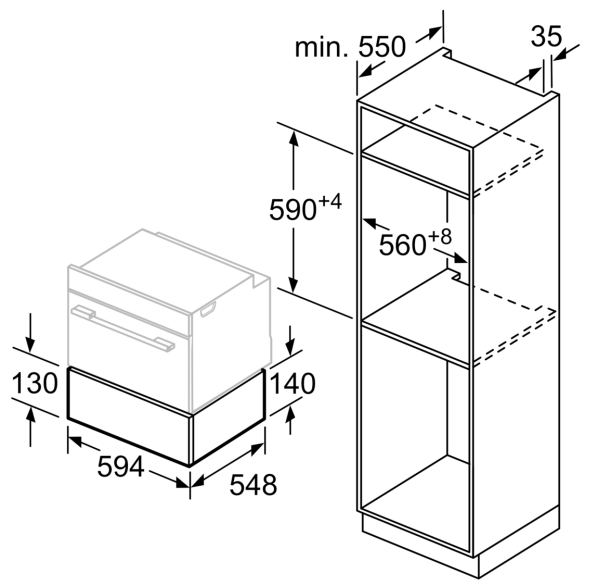

Technical specifications

Built-in / Free-standing:	Built-in
Capacity (in number of plates):	12
Maximum number of espresso cups:	64
Dimensions:	140 x 594 x 548 mm
Dimensions of the packed product (HxWxD): ...	210 x 660 x 660 mm
Min. required niche size for installation (HxWxD): ..	140 x 560 x 550 mm
Time control:	No
Fuse protection:	10 A
Voltage:	220-240 V
Frequency:	60; 50 Hz
Plug type:	Gardy plug w/ earthing
Required cutout/niche size for installation (in):	x
Dimensions of the packed product:	8.26 x 25.98 x 25.98
Net weight:	34.000 lbs
Gross weight:	39.000 lbs
Length electrical supply cord:	150.0 cm
Min. required niche size for installation (HxWxD): ..	140 x 560 x 550 mm
Dimensions:	140 x 594 x 548 mm
Dimensions of the packed product (HxWxD): ...	210 x 660 x 660 mm
Net weight:	15.5 kg
Gross weight:	17.5 kg

iQ700, Built-in warming drawer, 60 x 14 cm, Black BI630CNS1

Comfort

- Loading up to 25 kg
- Easy to clean toughened glass heating plate
- Temperature control in 4 levels: ca. 30°C - 80°C (glass surface temperature)
- Can accommodate up to:
 - 12 plates or
 - 64 espresso cups

Technical Information

- Appliance dimension (hxwxd): 140 mm x 594 mm x 548 mm
- Cutout Dimensions (H x W x D): 14 cm x 56.8 cm x 55 cm
- Length of mains cable: 150 cm

**iQ700, Built-in warming drawer,
60 x 14 cm, Black
BI630CNS1**

Compact ovens with an appliance height of 455 mm can be installed above a warming drawer. An intermediate floor is not required.

measurements in mm

measurements in mm