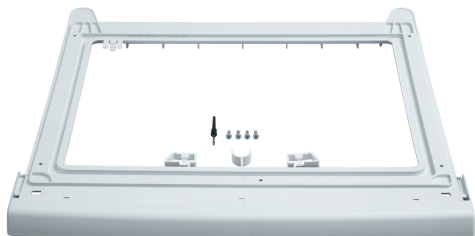

Stacking kit WZ11410

Stacking kit

- ✓ Stacking kit for safe alignment of tumble dryers on top of washing machines
- ✓ Allows you to stack tumble dryer on top of full-sized washing machine (depth >55cm)
- ✓ Stacking kit needs to fit to the dryer. Please check compatibility with your dryer before ordering. Suitable accessories can be found via the product detail page of your tumble dryer.
- ✓ Dimensions: 30 x 593 x 563 mm

Features

Technical Data

Dimensions of the packed product (HxWxD): 40 x 550 x 595 mm
Pallet dimensions: 120.0 x 80.0 x 120.0
Standard number of units per pallet: 90
Weight: 0.7 kg
Gross weight: 1.0 kg
EAN code: 4242003641866