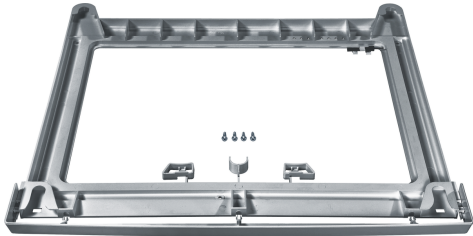

Stacking kit WTZ2741X

Stacking kit

- Stacking kit for safe alignment of tumble dryers on top of washing machines
- Allows you to stack tumble dryer on top of full-sized washing machine (depth >55cm)
- Stacking kit needs to fit to the dryer. Please check compatibility with your dryer before ordering. Suitable accessories can be found via the product detail page of your tumble dryer.
- Dimensions: 35 x 593 x 556 mm

Technical Data

Dimensions of the packed product (HxWxD): 60 x 690 x 668 mm
Pallet dimensions: 189.0 x 80.0 x 120.0
Standard number of units per pallet: 90
Net weight: 5.5 kg
Gross weight: 5.8 kg
EAN code: 4242005078646