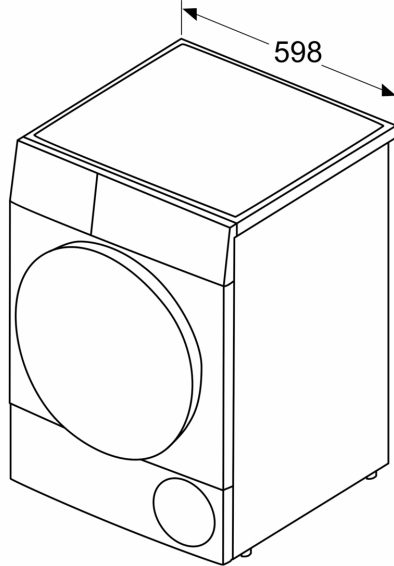

Technical Data

Built-in / Free-standing:	Free-standing
Removable top:	No
Door hinge:	Right
Length electrical supply cord:	179.5 cm
Dimensions:	842 x 598 x 613 mm
Net weight:	41.3 kg
EAN code:	4242005208029
Connection rating:	2600 W
Fuse protection:	13 A
Voltage:	220-240 V
Frequency:	50 Hz
Loading capacity:	7.0 kg
Energy efficiency rating:	B
Energy consumption electric dryer, full load - NEW (2010/30/EC):	4.15 kWh
Standard cotton programme time at full load:	119 min
Energy consumption electric dryer, partial load - NEW (2010/30/EC):	2.31 kWh
Standard cotton programme time at partial load:	73 min
Weighted annual energy consumption, electric dryer - NEW (2010/30/EC):	499.0 kWh/annum
Weighted programme time:	93 min
Average condensation efficiency full load (%):	88 %
Average condensation efficiency partial load (%):	88 %
Weighted condensation efficiency (%):	88 %

Technical Information

- slide-under installation
- Glass door,, grey, white
- Dimensions (H x W x D): 84.2 x 59.8 x Appliance depth: 66.5 cm

**Series 4, Condenser tumble dryer, 7
kg
WTN85201GB**

Measurements in mm