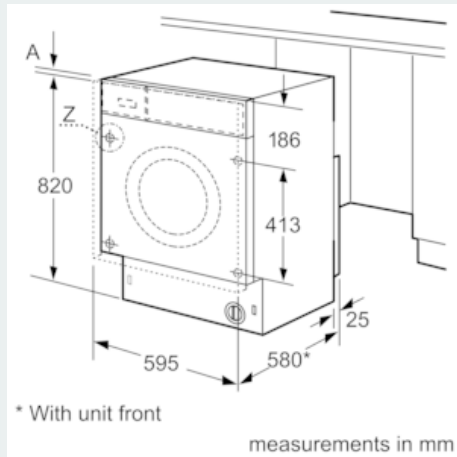

Features

Technical Data

Built-in / Free-standing : Free-standing
 Removable top : No
 Door hinge : Left
 Length electrical supply cord (cm) : 220
 Height of removable worktop (mm) : 820
 Net weight (kg) : 82.360
 Drum volume (l) : 52
 EAN code : 4242003722664
 Connection Rating (W) : 2300
 Current (A) : 13
 Voltage (V) : 220-240
 Frequency (Hz) : 50
 Approval certificates : CE, VDE
 Energy consumption (wash and dry of full wash load) (kWh) : 5.40
 Energy consumption (wash only) (kWh) : 1.35
 Water consumption (wash and dry full wash load) (l) : 90

Technical Information

- Dimensions (H x W x D): 82 x 59.5 x Appliance depth: 56 cm
- White door with 180° opening door and 30 cm porthole opening
- Reload facility
- Out of balance load adjustment
- Left hinged door
- adjustable base height: 16.5 cm
- adjustable base depth: 6.5 cm
- Height adjustment with cardanDrive

Dimensioned drawings

Z detail

Measurements in mm

Measurements in mm