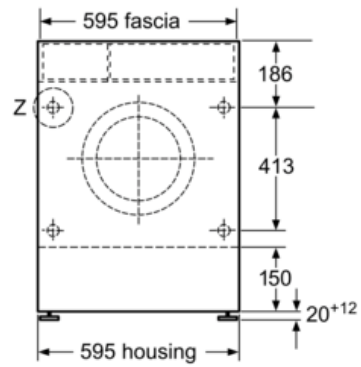

Features

Technical Data

Built-in / Free-standing : Free-standing
 Removable top : No
 Door hinge : Left
 Length electrical supply cord (cm) : 220
 Height of removable worktop (mm) : 820
 Net weight (kg) : 82.360
 Drum volume (l) : 52
 EAN code : 4242003722664
 Connection Rating (W) : 2300
 Current (A) : 13
 Voltage (V) : 220-240
 Frequency (Hz) : 50
 Approval certificates : CE, VDE
 Energy consumption (wash and dry of full wash load) (kWh) : 5.40
 Energy consumption (wash only) (kWh) : 1.35
 Water consumption (wash and dry full wash load) (l) : 90

Technical Information

- Dimensions (H x W x D): 82 x 59.5 x Appliance depth: 56 cm
- White door with 180° opening door and 30 cm porthole opening
- Reload facility
- Out of balance load adjustment
- Left hinged door
- adjustable base height: 16.5 cm
- adjustable base depth: 6.5 cm
- Height adjustment with cardanDrive

Dimensioned drawings

Z detail

Measurements in mm

Measurements in mm