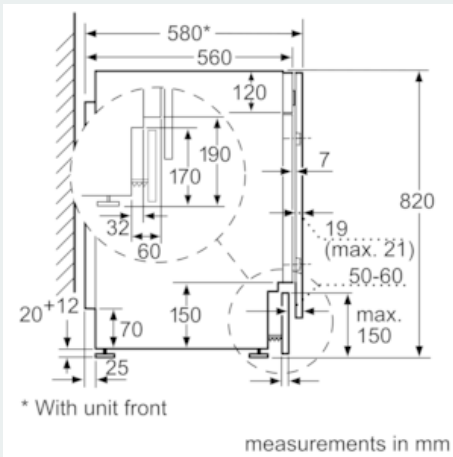

Features

Technical Data

Built-in / Free-standing : Free-standing
 Removable top : No
 Door hinge : Left
 Length electrical supply cord (cm) : 220
 Height of removable worktop (mm) : 820
 Net weight (kg) : 82.360
 Drum volume (l) : 52
 EAN code : 4242003722664
 Connection Rating (W) : 2300
 Current (A) : 13
 Voltage (V) : 220-240
 Frequency (Hz) : 50
 Approval certificates : CE, VDE
 Energy consumption (wash and dry of full wash load) (kWh) : 5.40
 Energy consumption (wash only) (kWh) : 1.35
 Water consumption (wash and dry full wash load) (l) : 90

Technical Information

- Dimensions (H x W x D): 82 x 59.5 x Appliance depth: 56 cm
- White door with 180° opening door and 30 cm porthole opening
- Reload facility
- Out of balance load adjustment
- Left hinged door
- adjustable base height: 16.5 cm
- adjustable base depth: 6.5 cm
- Height adjustment with cardanDrive

Dimensioned drawings

Z detail

Measurements in mm

Measurements in mm