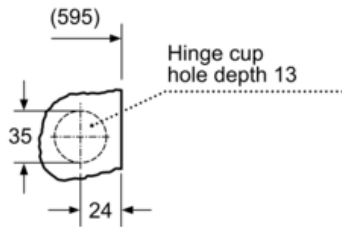

Technical Information

- Dimensions (H x W x D): 82 x 59.5 x Appliance depth: 56 cm
- White door with 180° opening door and 30 cm porthole opening
- Reload facility
- Out of balance load adjustment
- Left hinged door
- adjustable base height: 16.5 cm
- adjustable base depth: 6.5 cm
- Height adjustment with cardanDrive

Dimensioned drawings

Z detail

Measurements in mm

Measurements in mm