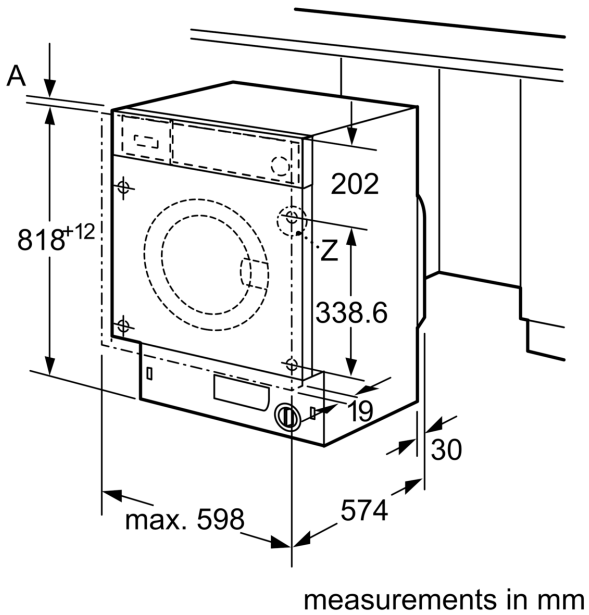

**Series 8, Built-in washing machine, 8 kg, 1400 rpm
WIW28502GB**