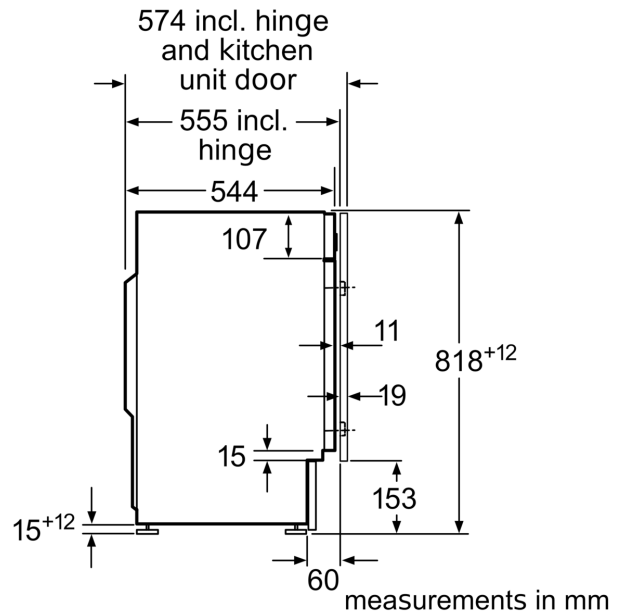

Technical Data

Energy Efficiency Class:	C
Weighted energy consumption in kWh per 100 washing cycles of eco 40-60 programme:	62 kWh
Maximum capacity in kg:	8.0 kg
The water consumption of the eco programme in liters per cycle:	45 l
Duration of eco 40-60 programme in hours and mins at rated capacity:	3:26 h
Spin-drying efficiency class of eco 40-60 programme:	B
Airborne acoustical noise emission class:	A
Airborne acoustical noise emissions :	66 dB(A) re 1 pW
Built-in / Free-standing:	Built-in
Dimensions of the product:	818 x 596 x 544 mm
Net weight:	76.3 kg
Connection rating:	2300 W
Fuse protection:	10 A
Voltage:	220-240 V
Frequency:	50 Hz
Length electrical supply cord:	210.0 cm
Door hinge:	Left
Wheels:	No
EAN code:	4242005348343
Installation typology:	Integrated

Technical Information

- adjustable base height: 15 cm
- adjustable base depth: 6.5 cm
- Height adjustment with cardanDrive

¹ Scale of Energy Efficiency Classes from A to G

² Energy consumption in kWh per 100 cycles (in programme Eco 40-60)

³ Weighted water consumption in litres per cycle (in programme Eco 40-60)

⁴ Duration of Eco 40-60 programme

**Series 6, Built-in washing machine, 8 kg, 1400 rpm
WIW28302GB**

Z detail

measurements in mm