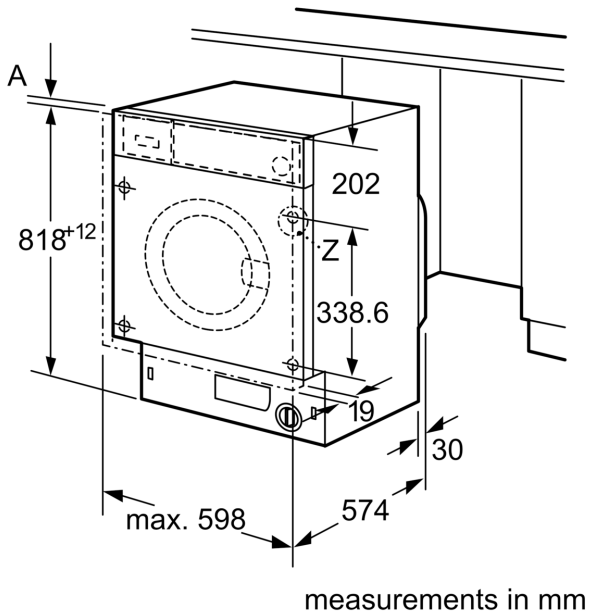

Technical Data

Energy Efficiency Class:	C
Weighted energy consumption in kWh per 100 washing cycles of eco 40-60 programme:	62 kWh
Maximum capacity in kg:	8.0 kg
The water consumption of the eco programme in liters per cycle:	45 l
Duration of eco 40-60 programme in hours and mins at rated capacity:	3:26 h
Spin-drying efficiency class of eco 40-60 programme:	B
Airborne acoustical noise emission class:	A
Airborne acoustical noise emissions :	66 dB(A) re 1 pW
Built-in / Free-standing:	Built-in
Dimensions of the product:	818 x 596 x 544 mm
Net weight:	76.3 kg
Connection rating:	2300 W
Fuse protection:	10 A
Voltage:	220-240 V
Frequency:	50 Hz
Length electrical supply cord:	210.0 cm
Door hinge:	Left
Wheels:	No
EAN code:	4242005348343
Installation typology:	Integrated

Technical Information

- adjustable base height: 15 cm
- adjustable base depth: 6.5 cm
- Height adjustment with cardanDrive

¹ Scale of Energy Efficiency Classes from A to G

² Energy consumption in kWh per 100 cycles (in programme Eco 40-60)

³ Weighted water consumption in litres per cycle (in programme Eco 40-60)

⁴ Duration of Eco 40-60 programme

**Series 6, Built-in washing machine, 8 kg, 1400 rpm
WIW28302GB**

Z detail

measurements in mm