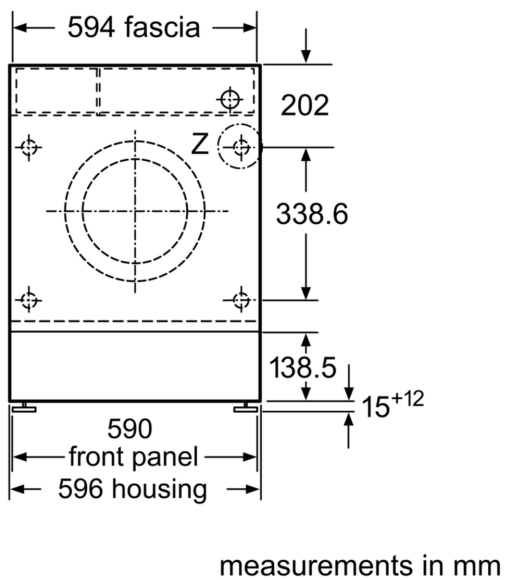

Technical Data

Energy Efficiency Class:	C
Weighted energy consumption in kWh per 100 washing cycles of eco 40-60 programme:	62 kWh
Maximum capacity in kg:	8.0 kg
The water consumption of the eco programme in liters per cycle:	45 l
Duration of eco 40-60 programme in hours and mins at rated capacity:	3:26 h
Spin-drying efficiency class of eco 40-60 programme:	B
Airborne acoustical noise emission class:	A
Airborne acoustical noise emissions :	66 dB(A) re 1 pW
Built-in / Free-standing:	Built-in
Dimensions of the product:	818 x 596 x 544 mm
Net weight:	76.3 kg
Connection rating:	2300 W
Fuse protection:	10 A
Voltage:	220-240 V
Frequency:	50 Hz
Length electrical supply cord:	210.0 cm
Door hinge:	Left
Wheels:	No
EAN code:	4242005348343
Installation typology:	Integrated

Technical Information

- adjustable base height: 15 cm
- adjustable base depth: 6.5 cm
- Height adjustment with cardanDrive

¹ Scale of Energy Efficiency Classes from A to G

² Energy consumption in kWh per 100 cycles (in programme Eco 40-60)

³ Weighted water consumption in litres per cycle (in programme Eco 40-60)

⁴ Duration of Eco 40-60 programme

**Series 6, Built-in washing machine, 8 kg, 1400 rpm
WIW28302GB**

Z detail

measurements in mm