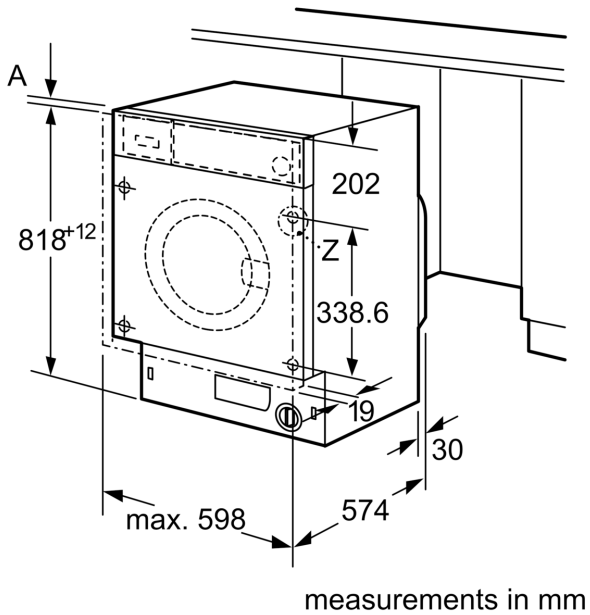

**Series 6, Built-in washing machine, 8 kg, 1400 rpm
WIW28301GB**