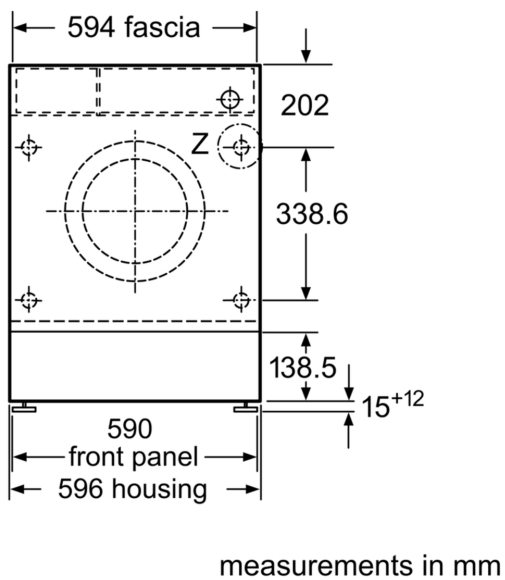

**Series 6, Built-in washing machine, 8 kg, 1400 rpm
WIW28301GB**