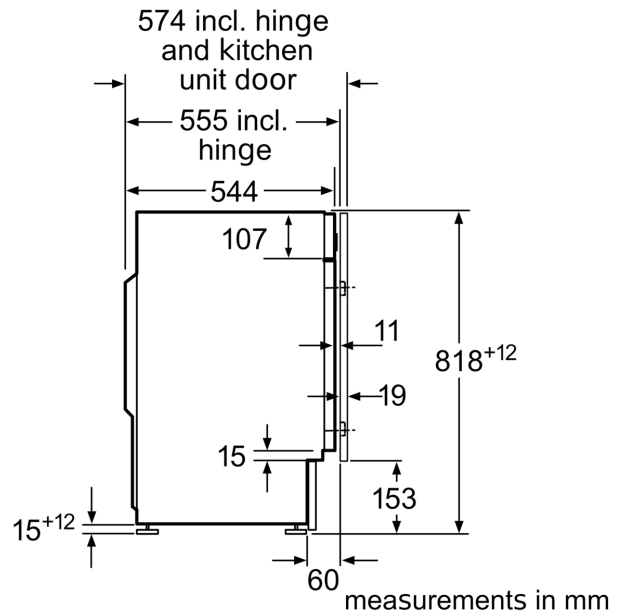

**Series 6, Built-in washing machine, 8 kg, 1400 rpm
WIW28301GB**