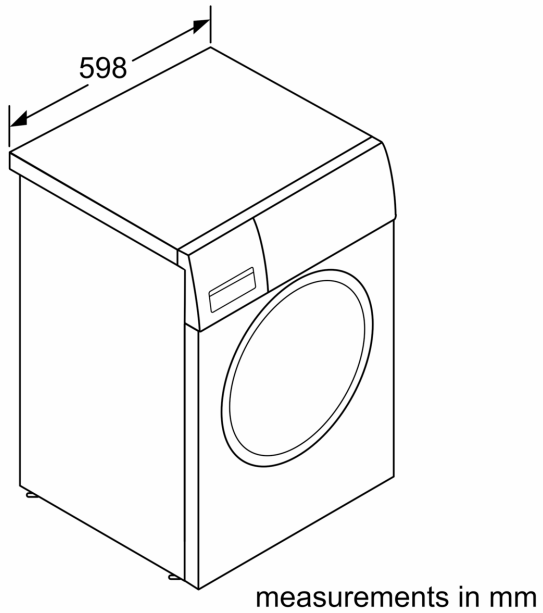

Technical Data

Energy Efficiency Class: A
 Weighted energy consumption in kWh per 100 washing cycles of eco 40-60 programme: 46 kWh
 Maximum capacity in kg: 9.0 kg
 The water consumption of the eco programme in liters per cycle: 48 l
 Duration of eco 40-60 programme in hours and mins at rated capacity: 3:48 h
 Spin-drying efficiency class of eco 40-60 programme: B
 Airborne acoustical noise emission class: A
 Airborne acoustical noise emissions : 71 dB(A) re 1 pW
 Built-in / Free-standing: Free-standing
 Dimensions of the product: 848 x 598 x 590 mm
 Net weight: 73.5 kg
 Connection rating: 2300 W
 Fuse protection: 10 A
 Voltage: 220-240 V
 Frequency: 50-60 Hz
 Length electrical supply cord: 210.0 cm
 Door hinge: Left
 Wheels: No
 EAN code: 4242005338436
 Installation typology: Free-standing

Technical Information

- Slide-under installation
- Large silver-black grey door with 165° opening and 32cm porthole opening
- Dimensions (H x W): 84.8 cm x 59.8 cm
- Appliance depth: 59.0 cm
- Appliance depth incl. door: 63.6 cm
- Appliance depth with open door: 107.3 cm

¹ Scale of Energy Efficiency Classes from A to G

² Energy consumption in kWh per 100 cycles (in programme Eco 40-60)

³ Weighted water consumption in litres per cycle (in programme Eco 40-60)

⁴ Duration of Eco 40-60 programme

Measurements in mm