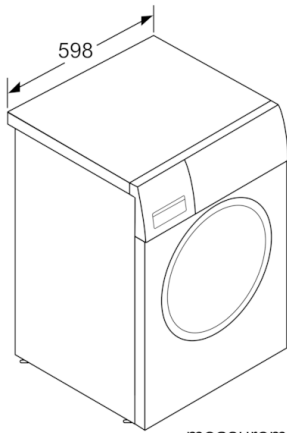

**Serie | 8, washing machine, front loader, 9
kg, 1400 rpm
WAW285H0GB**

---

measurements in mm