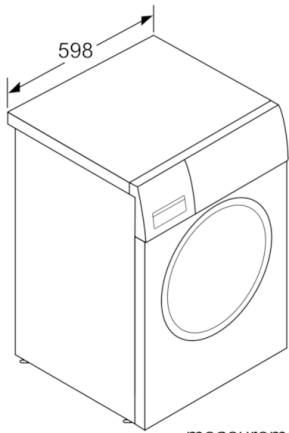

**Technical Data**

Built-in / Free-standing :	Free-standing
Height of removable worktop (mm) :	850
Dimensions of the product (mm) :	848 x 598 x 550
Net weight (kg) :	65.690
Connection Rating (W) :	2300
Current (A) :	10
Voltage (V) :	220-240
Frequency (Hz) :	50
Approval certificates :	CE, VDE
Length electrical supply cord (cm) :	210
Washing performance class :	A
Door hinge :	Left
Wheels :	No
EAN code :	4242002984728
Capacity cotton (kg) - NEW (2010/30/EC) :	8.0
Energy efficiency class (2010/30/EC) :	A+++
Energy consumption annual (kWh/annum) - NEW (2010/30/EC) :	135.00
Power consumption in off-mode (W) - NEW (2010/30/EC) :	0.12
Power consumption in left-on mode - NEW (2010/30/EC) :	0.58
Water consumption annual (l/annum) - NEW (2010/30/EC) :	9680
Spin drying performance class :	B
Maximum spin speed (rpm) - NEW (2010/30/EC) :	1200
Average washing time cotton 40C (partial load) - NEW (2010/30/EC) :	225
Average washing time cotton 60C (full load) (min) - NEW (2010/30/EC) :	225
Average washing time cotton 60C (partial load) - NEW (2010/30/EC) :	225
Noise level washing (dB(A) re 1 pW) :	49
Noise level spinning (dB(A) re 1 pW) :	74
Installation typology :	Freestanding

#### Technical Information

- Dimensions (H x W x D): 84.8 x 59.8 x 55 cm
- Slide-under installation
- Large silver-white door with 171° opening and 32cm porthole opening

**Serie | 6 Washing Machines****WAT24421GB****Automatic washing machine**