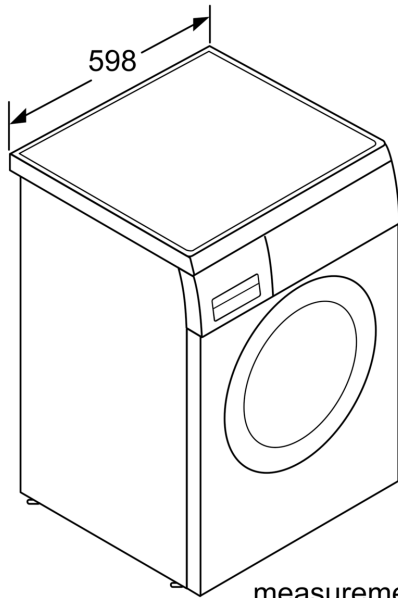

**Serie | 6, washing machine, front loader, 8 kg, 1400 rpm
WAP28378GB**

EcoSilence Drive™: quiet operation and durability that you can rely on.

Technical Data

Maximum capacity in kg:	8.0 kg
Built-in / Free-standing:	Free-standing
Height of removable worktop:	28 mm
Dimensions of the product:	848 x 598 x 550 mm
Net weight:	69.6 kg
Connection rating:	2300 W
Fuse protection:	10 A
Voltage:	220-240 V
Frequency:	50 Hz
Length electrical supply cord:	160.0 cm
Door hinge:	Left
Wheels:	No
EAN code:	4242002903231
Installation typology:	Built-under

- Can be built-under
- Dimensions (H x W x D): 84.8 x 59.8 x Appliance depth: 58.5 cm
- Large white door with 165° opening and 32cm porthole opening

**Serie | 6, washing machine, front
loader, 8 kg, 1400 rpm
WAP28378GB**

measurements in mm