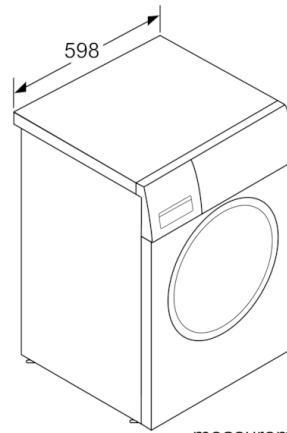

Technical Data

Built-in / Free-standing :	Free-standing
Height of removable worktop (mm) :	850
Dimensions of the product (mm) :	848 x 598 x 550
Height for building under :	850.00
Net weight (kg) :	69.348
Connection Rating (W) :	2300
Current (A) :	10
Voltage (V) :	220-240
Frequency (Hz) :	50
Approval certificates :	CE, VDE
Length electrical supply cord (cm) :	210
Washing performance class :	A
Door hinge :	Left
Wheels :	No
EAN code :	4242005033393
Capacity cotton (kg) - NEW (2010/30/EC) :	8.0
Energy consumption annual (kWh/annum) - NEW (2010/30/EC) :	176.00
Power consumption in off-mode (W) - NEW (2010/30/EC) :	0.12
Power consumption in left-on mode (W) - NEW (2010/30/EC) :	0.50
Water consumption annual (l/annum) - NEW (2010/30/EC) :	9900
Spin drying performance class :	B
Maximum spin speed (rpm) - NEW (2010/30/EC) :	1380
Average washing time cotton 40C (partial load) - NEW (2010/30/EC) :	200
Average washing time cotton 60C (full load) (min) - NEW (2010/30/EC) :	200
Average washing time cotton 60C (partial load) - NEW (2010/30/EC) :	200
Noise level washing (dB(A) re 1 pW) :	55
Noise level spinning (dB(A) re 1 pW) :	76
Installation typology :	Freestanding

Technical Information

- Dimensions (H x W x D): 84.8 x 59.8 x Appliance depth: 60 cm
- Slide-under installation
- Large Silver-inox, black-grey door with 180° opening and 30 cm porthole

** Values are rounded.

**Serie | 4, washing machine, front loader, 8
kg, 1400 rpm
WAN282X0GB**

measurements in mm

measurements in mm