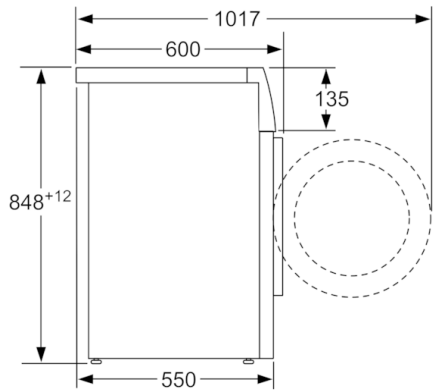

Technical Data

Built-in / Free-standing :	Free-standing
Height of removable worktop (mm) :	850
Dimensions of the product (mm) :	848 x 598 x 550
Height for building under :	850.00
Net weight (kg) :	69.348
Connection Rating (W) :	2300
Current (A) :	10
Voltage (V) :	220-240
Frequency (Hz) :	50
Approval certificates :	CE, VDE
Length electrical supply cord (cm) :	210
Washing performance class :	A
Door hinge :	Left
Wheels :	No
EAN code :	4242005033393
Capacity cotton (kg) - NEW (2010/30/EC) :	8.0
Energy consumption annual (kWh/annum) - NEW (2010/30/EC) :	176.00
Power consumption in off-mode (W) - NEW (2010/30/EC) :	0.12
Power consumption in left-on mode (W) - NEW (2010/30/EC) :	0.50
Water consumption annual (l/annum) - NEW (2010/30/EC) :	9900
Spin drying performance class :	B
Maximum spin speed (rpm) - NEW (2010/30/EC) :	1380
Average washing time cotton 40C (partial load) - NEW (2010/30/EC) :	200
Average washing time cotton 60C (full load) (min) - NEW (2010/30/EC) :	200
Average washing time cotton 60C (partial load) - NEW (2010/30/EC) :	200
Noise level washing (dB(A) re 1 pW) :	55
Noise level spinning (dB(A) re 1 pW) :	76
Installation typology :	Freestanding

Technical Information

- Dimensions (H x W x D): 84.8 x 59.8 x Appliance depth: 60 cm
- Slide-under installation
- Large Silver-inox, black-grey door with 180° opening and 30 cm porthole

** Values are rounded.

**Serie | 4, washing machine, front loader, 8
kg, 1400 rpm
WAN282X0GB**

measurements in mm

measurements in mm