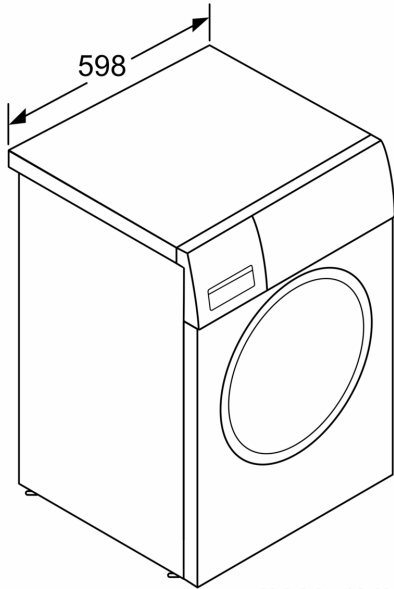

Technical Data

Maximum capacity in kg:	8.0 kg
Built-in / Free-standing:	Free-standing
Height of removable worktop:	-2 mm
Dimensions of the product:	848 x 598 x 550 mm
Net weight:	72.2 kg
Connection rating:	2300 W
Fuse protection:	10 A
Voltage:	220-240 V
Frequency:	50 Hz
Length electrical supply cord:	210.0 cm
Door hinge:	Left
Wheels:	No
EAN code:	4242002938226
Installation typology:	Free-standing

Technical Information

- Slide-under installation
- Dimensions (H x W x D): 84.8 x 59.8 x Appliance depth: 60 cm
- Large white-black grey door with 180° opening and 30 cm porthole

**Serie | 4, washing machine, front loader, 8 kg, 1400 rpm
WAN28200GB**