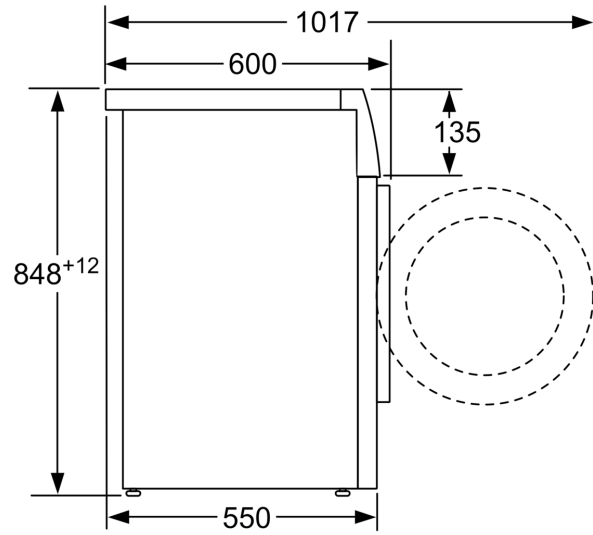

Technical Data

Maximum capacity in kg:	8.0 kg
Built-in / Free-standing:	Free-standing
Height of removable worktop:	-2 mm
Dimensions of the product:	848 x 598 x 550 mm
Net weight:	72.2 kg
Connection rating:	2300 W
Fuse protection:	10 A
Voltage:	220-240 V
Frequency:	50 Hz
Length electrical supply cord:	210.0 cm
Door hinge:	Left
Wheels:	No
EAN code:	4242002938226
Installation typology:	Free-standing

Technical Information

- Slide-under installation
- Dimensions (H x W x D): 84.8 x 59.8 x Appliance depth: 60 cm
- Large white-black grey door with 180° opening and 30 cm porthole

**Serie | 4, washing machine, front loader, 8 kg, 1400 rpm
WAN28200GB**

measurements in mm

measurements in mm