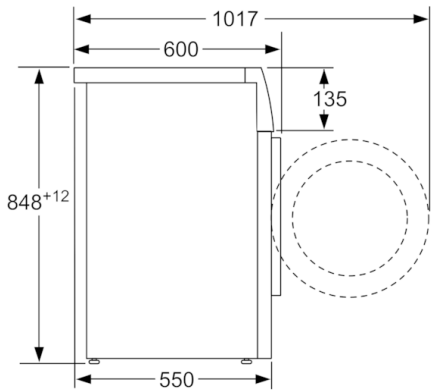

Technical Data

Built-in / Free-standing :	Free-standing
Height of removable worktop (mm) :	850
Dimensions of the product (mm) :	848 x 598 x 550
Height for building under :	850.00
Net weight (kg) :	68.648
Connection Rating (W) :	2300
Current (A) :	10
Voltage (V) :	220-240
Frequency (Hz) :	50
Approval certificates :	CE, VDE
Length electrical supply cord (cm) :	210
Washing performance class :	A
Door hinge :	Left
Wheels :	No
EAN code :	4242002959009
Capacity cotton (kg) - NEW (2010/30/EC) :	7.0
Energy consumption annual (kWh/annum) - NEW (2010/30/EC) :	157.00
Power consumption in off-mode (W) - NEW (2010/30/EC) :	0.12
Power consumption in left-on mode (W) - NEW (2010/30/EC) :	0.50
Water consumption annual (l/annum) - NEW (2010/30/EC) :	9020
Spin drying performance class :	B
Maximum spin speed (rpm) - NEW (2010/30/EC) :	1390
Average washing time cotton 40C (partial load) - NEW (2010/30/EC) :	200
Average washing time cotton 60C (full load) (min) - NEW (2010/30/EC) :	200
Average washing time cotton 60C (partial load) - NEW (2010/30/EC) :	200
Noise level washing (dB(A) re 1 pW) :	54
Noise level spinning (dB(A) re 1 pW) :	75
Installation typology :	Freestanding

Technical Information

- Slide-under installation
- Dimensions (H x W x D): 84.8 x 59.8 x Appliance depth: 60 cm
- Large Alu-Look, white door with 180° opening and 30 cm porthole

** Values are rounded.

**Serie | 4, washing machine, front loader, 7
kg, 1400 rpm
WAN28080GB**

measurements in mm

measurements in mm