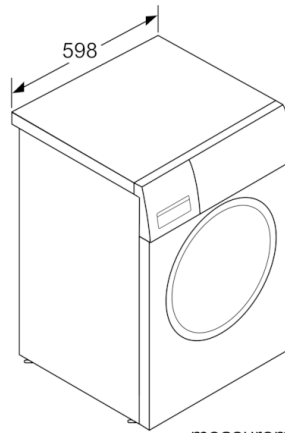

Technical Data

Built-in / Free-standing :	Free-standing
Height of removable worktop (mm) :	850
Dimensions of the product (mm) :	848 x 598 x 550
Height for building under :	850.00
Net weight (kg) :	68.648
Connection Rating (W) :	2300
Current (A) :	10
Voltage (V) :	220-240
Frequency (Hz) :	50
Approval certificates :	CE, VDE
Length electrical supply cord (cm) :	210
Washing performance class :	A
Door hinge :	Left
Wheels :	No
EAN code :	4242002959009
Capacity cotton (kg) - NEW (2010/30/EC) :	7.0
Energy consumption annual (kWh/annum) - NEW (2010/30/EC) :	157.00
Power consumption in off-mode (W) - NEW (2010/30/EC) :	0.12
Power consumption in left-on mode (W) - NEW (2010/30/EC) :	0.50
Water consumption annual (l/annum) - NEW (2010/30/EC) :	9020
Spin drying performance class :	B
Maximum spin speed (rpm) - NEW (2010/30/EC) :	1390
Average washing time cotton 40C (partial load) - NEW (2010/30/EC) :	200
Average washing time cotton 60C (full load) (min) - NEW (2010/30/EC) :	200
Average washing time cotton 60C (partial load) - NEW (2010/30/EC) :	200
Noise level washing (dB(A) re 1 pW) :	54
Noise level spinning (dB(A) re 1 pW) :	75
Installation typology :	Freestanding

Technical Information

- Slide-under installation
- Dimensions (H x W x D): 84.8 x 59.8 x Appliance depth: 60 cm
- Large Alu-Look, white door with 180° opening and 30 cm porthole

** Values are rounded.

**Serie | 4, washing machine, front loader, 7
kg, 1400 rpm
WAN28080GB**

measurements in mm

measurements in mm