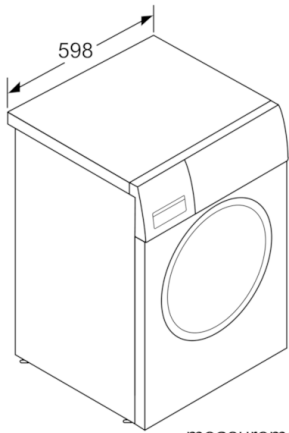

Technical Data

Built-in / Free-standing :	Free-standing
Height of removable worktop (mm) :	850
Dimensions of the product (mm) :	848 x 598 x 550
Net weight (kg) :	67.319
Connection Rating (W) :	2300
Current (A) :	10
Voltage (V) :	220-240
Frequency (Hz) :	50
Approval certificates :	CE, VDE
Length electrical supply cord (cm) :	210
Washing performance class :	A
Door hinge :	Left
Wheels :	No
EAN code :	4242002938271
Capacity cotton (kg) - NEW (2010/30/EC) :	7.0
Energy efficiency class (2010/30/EC) :	A+++
Energy consumption annual (kWh/annum) - NEW (2010/30/EC) :	157.00
Power consumption in off-mode (W) - NEW (2010/30/EC) :	0.12
Power consumption in left-on mode - NEW (2010/30/EC) :	0.50
Water consumption annual (l/annum) - NEW (2010/30/EC) :	9020
Spin drying performance class :	B
Maximum spin speed (rpm) - NEW (2010/30/EC) :	1390
Average washing time cotton 40C (partial load) - NEW (2010/30/EC) :	200
Average washing time cotton 60C (full load) (min) - NEW (2010/30/EC) :	200
Average washing time cotton 60C (partial load) - NEW (2010/30/EC) :	200
Noise level washing (dB(A) re 1 pW) :	54
Noise level spinning (dB(A) re 1 pW) :	75
Installation typology :	Freestanding

Technical Information

- Slide-under installation
- Dimensions (H x W x D): 84.8 x 59.8 x 55 cm
- Large white door with 180° opening and 30 cm porthole

Serie | 4 Washing Machines**WAN2800GB****Automatic washing machine**