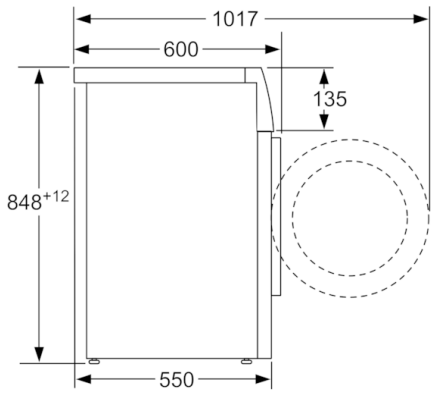

Technical Data

Built-in / Free-standing :	Free-standing
Height of removable worktop (mm) :	850
Dimensions of the product (mm) :	848 x 598 x 550
Height for building under :	850.00
Net weight (kg) :	69.448
Connection Rating (W) :	2300
Current (A) :	10
Voltage (V) :	220-240
Frequency (Hz) :	50
Approval certificates :	CE, VDE
Length electrical supply cord (cm) :	210
Washing performance class :	A
Door hinge :	Left
Wheels :	No
EAN code :	4242002938264
Capacity cotton (kg) - NEW (2010/30/EC) :	7.0
Energy consumption annual (kWh/annum) - NEW (2010/30/EC) :	157.00
Power consumption in off-mode (W) - NEW (2010/30/EC) :	0.12
Power consumption in left-on mode (W) - NEW (2010/30/EC) :	0.50
Water consumption annual (l/annum) - NEW (2010/30/EC) :	9020
Spin drying performance class :	B
Maximum spin speed (rpm) - NEW (2010/30/EC) :	1175
Average washing time cotton 40C (partial load) - NEW (2010/30/EC) :	200
Average washing time cotton 60C (full load) (min) - NEW (2010/30/EC) :	200
Average washing time cotton 60C (partial load) - NEW (2010/30/EC) :	200
Noise level washing (dB(A) re 1 pW) :	54
Noise level spinning (dB(A) re 1 pW) :	74
Installation typology :	Freestanding

Technical Information

- Dimensions (H x W x D): 84.8 x 59.8 x Appliance depth: 60 cm
- Slide-under installation
- Large silver-white door with 180° opening and 30 cm porthole

** Values are rounded.

**Serie | 4, washing machine, front loader, 7
kg, 1200 rpm
WAN24100GB**

measurements in mm

measurements in mm