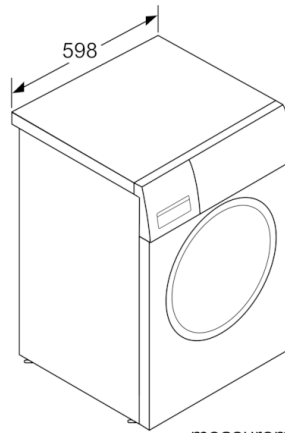

Technical Data

Built-in / Free-standing :	Free-standing
Height of removable worktop (mm) :	850
Dimensions of the product (mm) :	848 x 598 x 550
Height for building under :	850.00
Net weight (kg) :	69.448
Connection Rating (W) :	2300
Current (A) :	10
Voltage (V) :	220-240
Frequency (Hz) :	50
Approval certificates :	CE, VDE
Length electrical supply cord (cm) :	210
Washing performance class :	A
Door hinge :	Left
Wheels :	No
EAN code :	4242002938264
Capacity cotton (kg) - NEW (2010/30/EC) :	7.0
Energy consumption annual (kWh/annum) - NEW (2010/30/EC) :	157.00
Power consumption in off-mode (W) - NEW (2010/30/EC) :	0.12
Power consumption in left-on mode (W) - NEW (2010/30/EC) :	0.50
Water consumption annual (l/annum) - NEW (2010/30/EC) :	9020
Spin drying performance class :	B
Maximum spin speed (rpm) - NEW (2010/30/EC) :	1175
Average washing time cotton 40C (partial load) - NEW (2010/30/EC) :	200
Average washing time cotton 60C (full load) (min) - NEW (2010/30/EC) :	200
Average washing time cotton 60C (partial load) - NEW (2010/30/EC) :	200
Noise level washing (dB(A) re 1 pW) :	54
Noise level spinning (dB(A) re 1 pW) :	74
Installation typology :	Freestanding

Technical Information

- Dimensions (H x W x D): 84.8 x 59.8 x Appliance depth: 60 cm
- Slide-under installation
- Large silver-white door with 180° opening and 30 cm porthole

** Values are rounded.

**Serie | 4, washing machine, front loader, 7
kg, 1200 rpm
WAN24100GB**

measurements in mm

measurements in mm