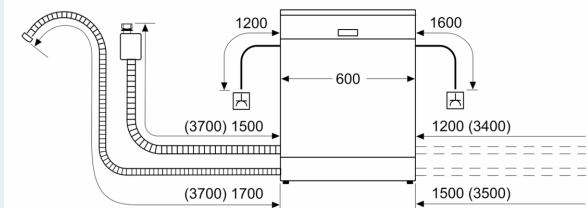

**IQ700, fully-integrated
dishwasher, 60 cm, XXL
SX87Y801BE**

Dimensioned drawings

measurements in mm

⊕ socket
( ) values with extension kit