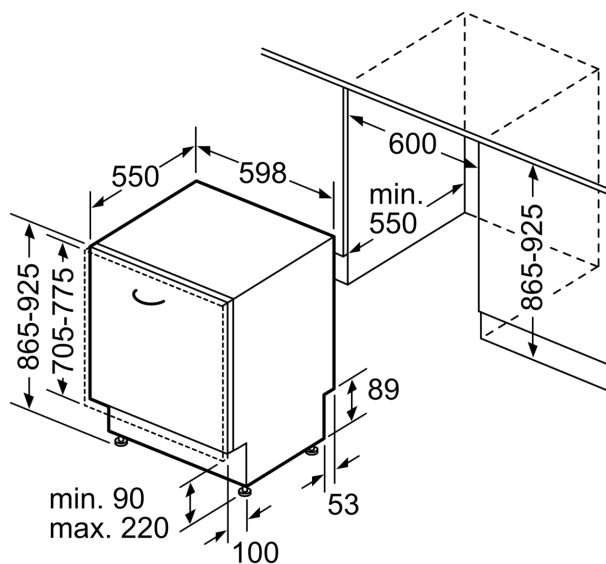

* Please find warranty terms under <https://www.siemens-home.bsh-group.com/uk/customer-service/warranty/additional-warranties>

**IQ700, fully-integrated
dishwasher, 60 cm, XXL
SX87Y801BE**

Dimensioned drawings

measurements in mm

⊕ socket
() values with extension kit

measurements in mm