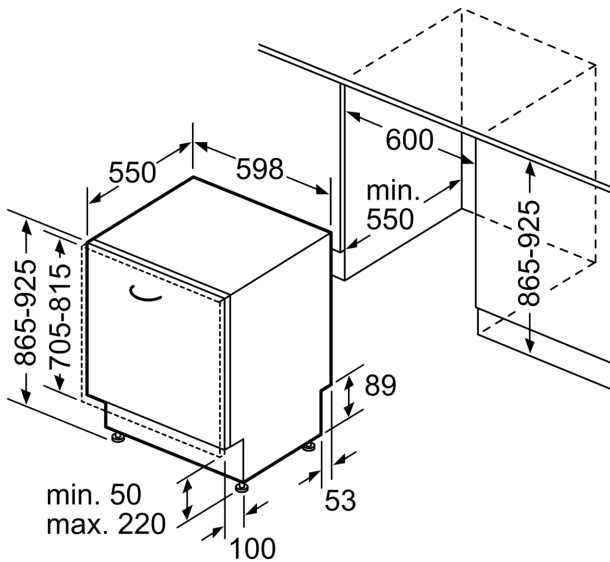

Features

Technical Data

Energy Efficiency Class: D
 Energy Consumption for 100 cycles Eco Programme: 85 kWh
 Maximum number of place settings: 14
 The water consumption of the eco programme in liters per cycle: 9.0 l
 Programme duration: 4:30 h
 Airborne acoustical noise emissions : 46 dB(A) re 1 pW
 Airborne acoustical noise emission class: C
 Built-in / Free-standing: Built-in
 Height of removable worktop: 0 mm
 Dimensions of the product (HxWxD): 865 x 598 x 550 mm
 Min. required niche size for installation (HxWxD): .. 865-925 x 600 x 550 mm
 Depth with open door 90 degree: 1200 mm
 Adjustable feet: Yes - all from front
 Maximum adjustability feet: 60 mm
 Adjustable plinth: Both horizontal and vertical
 Weight: 33.8 kg
 Gross weight: 37.5 kg
 Connection Rating: 2400 W
 Fuse protection: 10 A
 Nominal power: 220-240 V
 Frequency: 50; 60 Hz
 Length electrical supply cord: 175.0 cm
 Plug type: GB plug
 Length inlet hose: 165 cm
 Length outlet hose: 190 cm
 EAN code: 4242003958971
 Installation type: Fully integrated

* Please find warranty terms under <https://www.siemens-home.bsh-group.com/uk/customer-service/warranty/additional-warranties>

**IQ300, fully-integrated
dishwasher, 60 cm, , varioHinge
SX73HX10VG**

Dimensioned drawings

measurements in mm

socket
() values with extension kit

measurements in mm