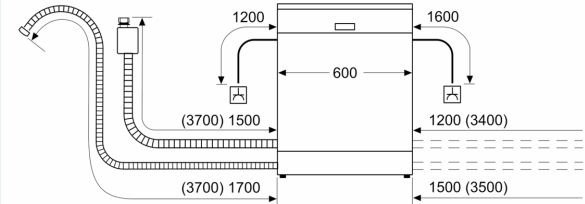

**IQ300, fully-integrated
dishwasher, 60 cm, , varioHinge
SX73HX10VG**

Dimensioned drawings

measurements in mm

socket
( ) values with extension kit