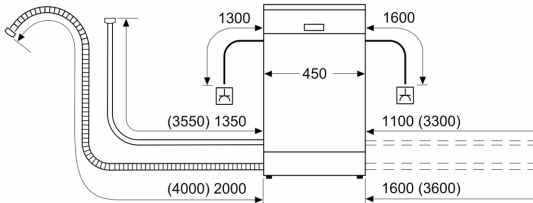

#### Flexible design elements

- Vario Drawer - loading of cutlery on 3rd level
- VarioFlex basket system
- 3 stage Rackmatic height-adjustable top basket
- Low friction wheels on bottom basket and 3rd loading level
- Rack Stopper to prevent derailing of bottom basket
- 2 foldable plate racks in top basket
- 2 foldable plate racks in bottom basket
- Upper rack cup shelf
- Lower rack cup shelf
- Glass rack in bottom basket

#### Design features

- Time delay (3, 6 or 24 hours)
- DuoPower spray arm in upper basket
- Self-cleaning filter system with 3 piece corrugated filter
- Tamperproof controls
- Large item spray head
- Stainless steel interior
- Dimensions (HxWxD): 84.5 x 45 x 60cm

**Series 4, free-standing dishwasher,  
45 cm, White  
SPS4HMW53G**

measurements in mm

⊠ socket  
( ) values with extension kit