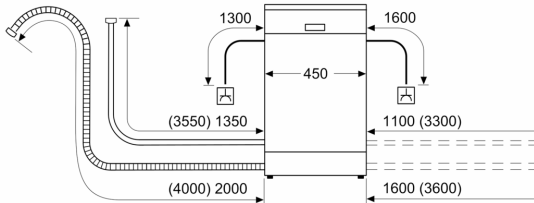

Technical Data

Energy Efficiency Class: E
 Energy Consumption for 100 cycles Eco Programme: 76 kWh
 Maximum number of place settings: 10
 The water consumption of the eco programme in liters per cycle: 9.5 l
 Programme duration: 3:40 h
 Airborne acoustical noise emissions :44 dB(A) re 1 pW
 Airborne acoustical noise emission class:B
 Built-in / Free-standing:Free-standing
 Height of removable worktop: 30 mm
 Dimensions of the product (HxWxD):845 x 450 x 600 mm
 Depth with open door 90 degree: 1155 mm
 Adjustable feet: Yes - all
 Maximum adjustability feet: 20 mm
 Adjustable plinth: No
 Net weight:40.2 kg
 Gross weight: 41.5 kg
 Connection rating: 2400 W
 Fuse protection:10 A
 Voltage: 220-240 V
 Frequency: 50; 60 Hz
 Length electrical supply cord: 175.0 cm
 Plug type:GB plug
 Length inlet hose: 165 cm
 Length outlet hose: 205 cm
 EAN code: 4242005468591
 Installation typology:Free-standing with built under possibility

Design features

- Time delay (3, 6 or 24 hours)
- Remaining programme time indicator (min)
- DuoPower spray arm in upper basket
- Self-cleaning filter system with 3 piece corrugated filter
- Leak protection system
- Tamperproof controls
- Stainless steel interior
- Dimensions (HxWxD): 84.5 x 45 x 60cm

¹ Scale of Energy Efficiency Classes from A to G

² Energy consumption in kWh per 100 cycles (in programme Eco 50 °C)

³ Water consumption in litres per cycle (in programme Eco 50 °C)

⁴ Duration of programme Eco 50 °C

**Series 4, free-standing dishwasher,
45 cm, White
SPS4HMW49G**

measurements in mm

⌚ socket
() values with extension kit