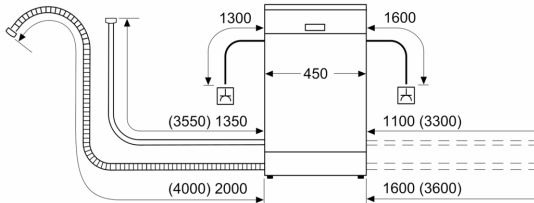

Technical Data

Energy Efficiency Class: E
 Energy Consumption for 100 cycles Eco Programme: 70 kWh
 Maximum number of place settings: 9
 The water consumption of the eco programme in liters per cycle: 8.5 l
 Programme duration: 3:40 h
 Airborne acoustical noise emissions :46 dB(A) re 1 pW
 Airborne acoustical noise emission class:C
 Built-in / Free-standing:Free-standing
 Height of removable worktop: 30 mm
 Dimensions of the product (HxWxD):845 x 450 x 600 mm
 Depth with open door 90 degree: 1155 mm
 Adjustable feet: Yes - all
 Maximum adjustability feet: 20 mm
 Adjustable plinth: No
 Net weight:38.8 kg
 Gross weight: 40.2 kg
 Connection rating: 2400 W
 Fuse protection:10 A
 Voltage: 220-240 V
 Frequency: 50; 60 Hz
 Length electrical supply cord: 175.0 cm
 Plug type:GB plug
 Length inlet hose: 165 cm
 Length outlet hose: 205 cm
 EAN code: 4242005204472
 Installation typology:Free-standing with built under possibility

Flexible design elements

- VarioFlex basket system
- 3 stage Rackmatic height-adjustable top basket
- Variable cutlery basket in bottom basket
- Low friction wheels on lower basket
- Rack Stopper to prevent derailing of bottom basket
- 2 foldable plate racks in top basket
- 2 foldable plate racks in bottom basket
- Knife rack in top basket
- Upper rack cup shelf
- Lower rack cup shelf
- Glass rack in bottom basket

Design features

- Time delay (3, 6 or 24 hours)
- DuoPower spray arm in upper basket
- Self-cleaning filter system with 3 piece corrugated filter
- Leak protection system
- Tamperproof controls
- Large item spray head
- Stainless steel interior
- Dimensions (HxWxD): 84.5 x 45 x 60cm

**Series 4, free-standing dishwasher,
45 cm, White
SPS4HKW45G**

measurements in mm

⏏ socket
() values with extension kit