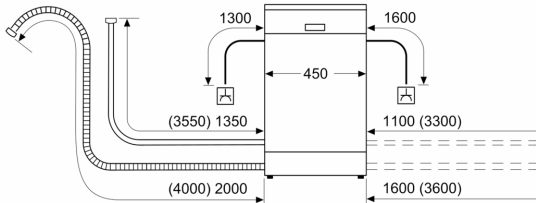

Series 4, free-standing dishwasher, 45 cm, Silver inox SPS4HKI45G

measurements in mm

socket
( ) values with extension kit