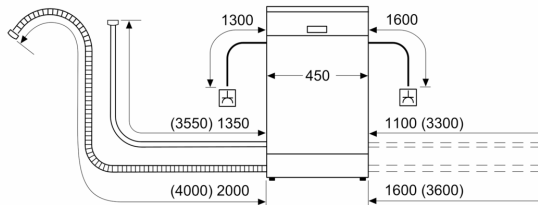

Technical Data

Energy Efficiency Class: F
 Energy Consumption for 100 cycles Eco Programme: 78 kWh
 Maximum number of place settings: 9
 The water consumption of the eco programme in liters per cycle: 9.5 l
 Programme duration: 3:35 h
 Airborne acoustical noise emissions : 48 dB(A) re 1 pW
 Airborne acoustical noise emission class: C
 Built-in / Free-standing: Free-standing
 Height of removable worktop: 30 mm
 Dimensions of the product (HxWxD): 845 x 450 x 600 mm
 Depth with open door 90 degree: 1155 mm
 Adjustable feet: Yes - all
 Maximum adjustability feet: 20 mm
 Adjustable plinth: No
 Net weight: 44.1 kg
 Gross weight: 45.5 kg
 Connection rating: 2400 W
 Fuse protection: 10 A
 Voltage: 220-240 V
 Frequency: 50; 60 Hz
 Length electrical supply cord: 175.0 cm
 Plug type: GB plug
 Length inlet hose: 165 cm
 Length outlet hose: 205 cm
 EAN code: 4242005204489
 Installation typology: Free-standing with built under possibility

- Time delay (3, 6 or 9 hours)
- DuoPower spray arm in upper basket
- Self-cleaning filter system with 3 piece corrugated filter
- Leak protection system
- Large item spray head
- Stainless steel interior
- Dimensions (HxWxD): 84.5 x 45 x 60cm

BOSCH - Header 8

¹ Scale of Energy Efficiency Classes from A to G

² Energy consumption in kWh per 100 cycles (in programme Eco 50 °C)

³ Water consumption in litres per cycle (in programme Eco 50 °C)

⁴ Duration of programme Eco 50 °C

Series 2, free-standing dishwasher, 45 cm, White SPS2IKW04G

measurements in mm

⊠ socket
() values with extension kit