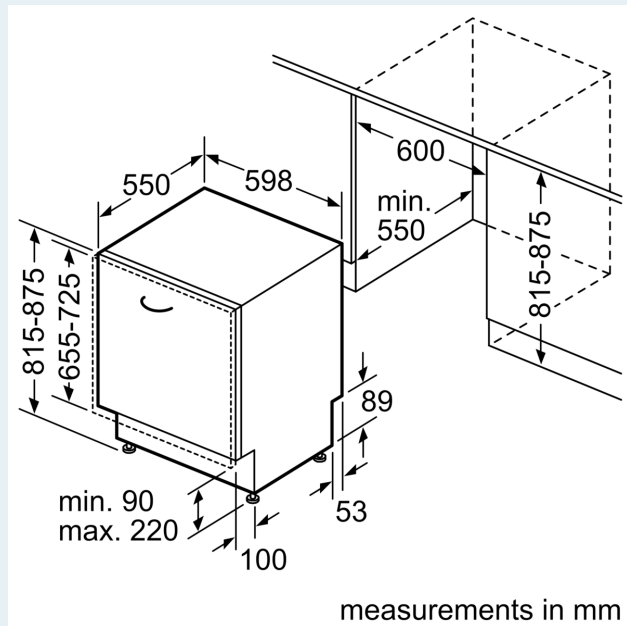

Features

Technical Data

Energy Efficiency Class: B
 Energy Consumption for 100 cycles Eco Programme: 64 kWh
 Maximum number of place settings: 13
 The water consumption of the eco programme in liters per cycle:
 9.5 l
 Programme duration: 3:55 h
 Airborne acoustical noise emissions : 43 dB(A) re 1 pW
 Airborne acoustical noise emission class: B
 Built-in / Free-standing: Built-in
 Height of removable worktop: 0 mm
 Dimensions of the product (HxWxD): 815 x 598 x 550 mm
 Min. required niche size for installation (HxWxD): ..815-875 x 600 x 550 mm
 Depth with open door 90 degree: 1150 mm
 Adjustable feet: Yes - all from front
 Maximum adjustability feet: 60 mm
 Adjustable plinth: Both horizontal and vertical
 Weight: 44.6 kg
 Gross weight: 46.5 kg
 Connection Rating: 2400 W
 Fuse protection: 10 A
 Nominal power: 220-240 V
 Frequency: 50; 60 Hz
 Repair index: 9.0
 Length electrical supply cord: 175.0 cm
 Plug type: GARDY plug w/ earthing
 Length inlet hose: 165 cm
 Length outlet hose: 190 cm
 EAN code: 4242003910573
 Installation type: Fully integrated

* Please find warranty terms under <https://www.siemens-home.bsh-group.com/uk/customer-service/warranty/additional-warranties>

**IQ700, fully-integrated
dishwasher, 60 cm
SN87Y801BE**

Dimensioned drawings

measurements in mm

⚡ socket
() values with extension kit

measurements in mm