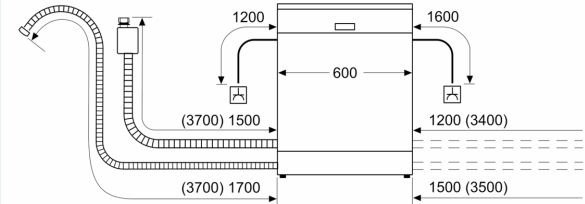

**IQ300, fully-integrated
dishwasher, 60 cm, varioHinge
SN73HX42VG**

Dimensioned drawings

measurements in mm

socket
( ) values with extension kit