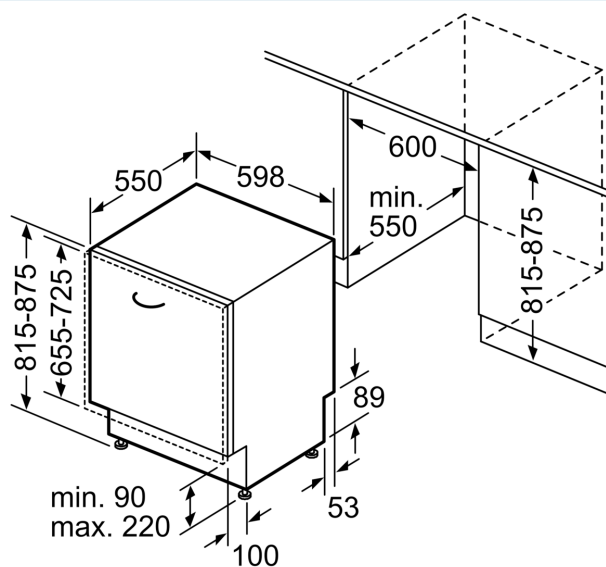

Features

Technical Data

Energy Efficiency Class: D
 Energy Consumption for 100 cycles Eco Programme: 85 kWh
 Maximum number of place settings: 14
 The water consumption of the eco programme in liters per cycle:
 9.5 l
 Programme duration: 4:55 h
 Airborne acoustical noise emissions : 46 dB(A) re 1 pW
 Airborne acoustical noise emission class: C
 Built-in / Free-standing: Built-in
 Height of removable worktop: 0 mm
 Dimensions of the product (HxWxD): 815 x 598 x 550 mm
 Min. required niche size for installation (HxWxD): ..815-875 x 600 x 550 mm
 Depth with open door 90 degree: 1150 mm
 Adjustable feet: Yes - all from front
 Maximum adjustability feet: 60 mm
 Weight: 35.1 kg
 Gross weight: 37.0 kg
 Connection Rating: 2400 W
 Fuse protection: 10 A
 Nominal power: 220-240 V
 Frequency: 50; 60 Hz
 Length electrical supply cord: 175.0 cm
 Plug type: GB plug
 Length inlet hose: 165 cm
 Length outlet hose: 190 cm
 EAN code: 4242003896464
 Installation type: Fully integrated

³ Water consumption in litres per cycle (in programme Eco 50 °C)

⁴ Duration of programme Eco 50 °C

**IQ300, fully-integrated
dishwasher, 60 cm
SN63HX52CG**

Dimensioned drawings

measurements in mm

⊕ socket
() values with extension kit

measurements in mm