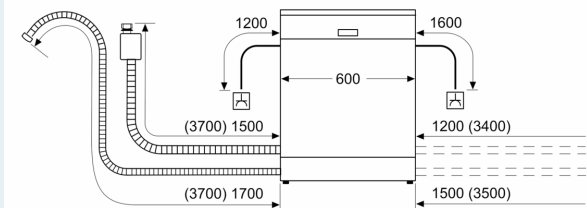

Features

Technical Data

Energy Efficiency Class: D
 Energy Consumption for 100 cycles Eco Programme: 85 kWh
 Maximum number of place settings: 14
 The water consumption of the eco programme in liters per cycle:
 9.5 l
 Programme duration: 4:55 h
 Airborne acoustical noise emissions : 46 dB(A) re 1 pW
 Airborne acoustical noise emission class: C
 Built-in / Free-standing: Built-in
 Height of removable worktop: 0 mm
 Dimensions of the product (HxWxD): 815 x 598 x 550 mm
 Min. required niche size for installation (HxWxD): ..815-875 x 600 x 550 mm
 Depth with open door 90 degree: 1150 mm
 Adjustable feet: Yes - all from front
 Maximum adjustability feet: 60 mm
 Weight: 35.1 kg
 Gross weight: 37.0 kg
 Connection Rating: 2400 W
 Fuse protection: 10 A
 Nominal power: 220-240 V
 Frequency: 50; 60 Hz
 Length electrical supply cord: 175.0 cm
 Plug type: GB plug
 Length inlet hose: 165 cm
 Length outlet hose: 190 cm
 EAN code: 4242003896464
 Installation type: Fully integrated

³ Water consumption in litres per cycle (in programme Eco 50 °C)

⁴ Duration of programme Eco 50 °C

**IQ300, fully-integrated
dishwasher, 60 cm
SN63HX52CG**

Dimensioned drawings

measurements in mm

⊕ socket
() values with extension kit