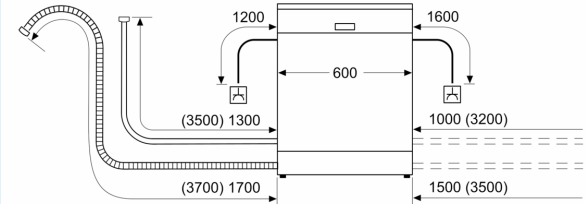

Energy Efficiency Class: D
 Energy Consumption for 100 cycles Eco Programme: 84 kWh
 Maximum number of place settings: 13
 The water consumption of the eco programme in liters per cycle:
 9.5 l
 Programme duration: 4:55 h
 Airborne acoustical noise emissions : 44 dB(A) re 1 pW
 Airborne acoustical noise emission class: B
 Built-in / Free-standing: Freestanding
 Height of removable worktop: 30 mm
 Dimensions of the product (HxWxD): 845 x 600 x 600 mm
 Depth with open door 90 degree: 1155 mm
 Adjustable feet: Yes - all
 Maximum adjustability feet: 20 mm
 Adjustable plinth: No
 Weight: 46.6 kg
 Gross weight: 48.2 kg
 Connection Rating: 2400 W
 Fuse protection: 10 A
 Nominal power: 220-240 V
 Frequency: 50; 60 Hz
 Length electrical supply cord: 175.0 cm
 Plug type: GB plug
 Length inlet hose: 165 cm
 Length outlet hose: 190 cm
 EAN code: 4242003925072
 Installation type: Free-standing with built under possibility

Design features

- Remaining programme time indicator (minutes)
- Time delay (3, 6 or 24 hours)
- antiFingerprint surface coating
- Single water protection 24h
- Child safety - Tamperproof controls
- Self-cleaning filter system with 3 piece corrugated filter
- Large item spray head
- Stainless steel interior
- Dimensions (HxWxD): 84.5 x 60 x 60cm

¹ Scale of Energy Efficiency Classes from A to G

² Energy consumption in kWh per 100 cycles (in programme Eco 50 °C)

³ Water consumption in litres per cycle (in programme Eco 50 °C)

⁴ Duration of programme Eco 50 °C

**IQ300, free-standing dishwasher,
60 cm, Silver inox
SN23HI00KG**

measurements in mm

□ socket
() values with extension kit