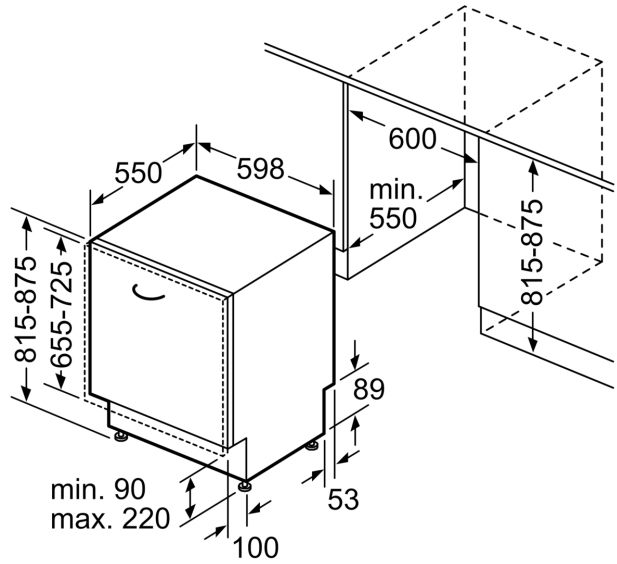

Technical Data

Energy Efficiency Class: B
 Energy Consumption for 100 cycles Eco Programme: 65 kWh
 Maximum number of place settings: 14
 The water consumption of the eco programme in liters per cycle: 9.0 l
 Programme duration: 3:35 h
 Airborne acoustical noise emissions : 40 dB(A) re 1 pW
 Airborne acoustical noise emission class: B
 Built-in / Free-standing: Built-in
 Height of removable worktop: 0 mm
 Dimensions of the product (HxWxD): 815 x 598 x 550 mm
 Min. required niche size for installation (HxWxD): 815-875 x 600 x 550 mm
 Depth with open door 90 degree: 1150 mm
 Adjustable feet: Yes - all from front
 Maximum adjustability feet: 60 mm
 Adjustable plinth: Both horizontal and vertical
 Net weight: 45.2 kg
 Gross weight: 47.0 kg
 Connection rating: 2400 W
 Fuse protection: 10 A
 Voltage: 220-240 V
 Frequency: 50; 60 Hz
 Length electrical supply cord: 175.0 cm
 Plug type: GB plug
 Length inlet hose: 165 cm
 Length outlet hose: 190 cm
 EAN code: 4242005470624
 Installation typology: Integrated

Design features

- Push button top edge controls
- TimeLight - Light projection on the floor
- Time delay (3, 6 or 24 hours)
- Acoustic end of cycle indicator
- AquaStop: Bosch's warranty in case of water damage - for the lifetime of the appliance. Please find warranty terms under <https://www.bosch-home.co.uk/customer-service/care-protection-and-parts/additional-warranties>
- Self-cleaning filter system with 3 piece corrugated filter
- steam protection plate
- Stainless steel interior
- Dimensions (HxWxD): 81.5 x 59.8 x 55cm

**Series 6, fully-integrated dishwasher,
60 cm
SMV6ZCX10G**

measurements in mm

⌚ socket
() values with extension kit

measurements in mm