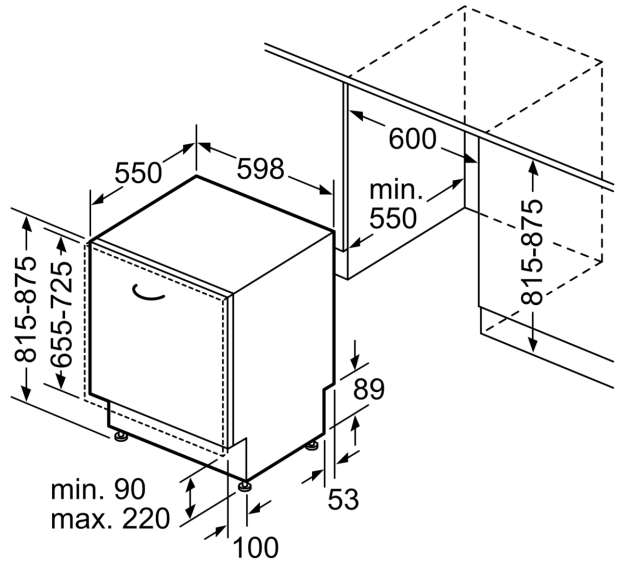

#### Design features

- Push button top edge controls
- InfoLight (Red) - Light projection on the floor
- Time delay (3, 6 or 24 hours)
- Acoustic end of cycle indicator
- AquaStop: Bosch's warranty in case of water damage - for the lifetime of the appliance. Please find warranty terms under <https://www.bosch-home.co.uk/customer-service/care-protection-and-parts/additional-warranties>
- Self-cleaning filter system with 3 piece corrugated filter
- steam protection plate
- Stainless steel/Polinox interior
- Dimensions (HxWxD): 81.5 x 59.8 x 55cm

**Series 4, fully-integrated dishwasher,  
60 cm  
SMV4HVX00G**

measurements in mm

⌚ socket  
( ) values with extension kit

measurements in mm